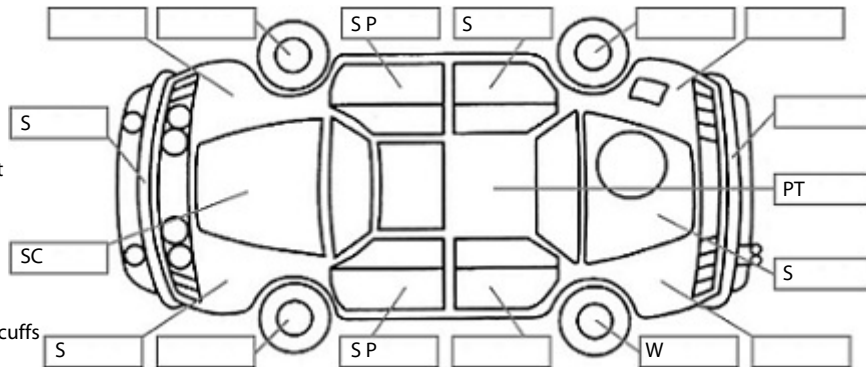

Make: Mitsubishi	Model: Triton	Body Style: Utility
Year: 2018	Registration: PBR57	Reg Expiry: 11 Aug 2024
WoF Expiry: 28 Oct 2024	Odometer: 125,425 Kms	Good No: 25822922
VIN: MMAJYKK10JH001104	Next Service: 131000km	Service History: Yes

Key:

- S = scratch
- D = dent
- R = rust
- PT = paint defect
- C = crack
- P = pin dent
- * = decals
- SC = stone chips
- W = significant scuffs

Body Inspection Comments

Nasty scuff and damage in left rear rim
Stone chips in windscreen