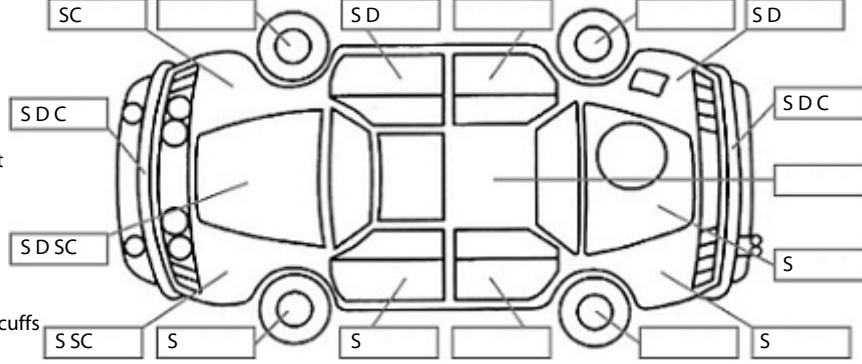

Key:

- S = scratch
- D = dent
- R = rust
- PT = paint defect
- C = crack
- P = pin dent
- * = decals
- SC = stone chips
- W = significant scuffs

Body Inspection Comments

Note: some defects & blemishes may not be displayed in the diagram

Tow eye cover missing from front bumper, RR tail light cracked,

Conditions During Body Inspection: Dry

Under Carriage & Under Bonnet Inspection Comments

Interior Comments

Seats	Average
Carpets	Average
Panels	RF door interior trim needs repairs,
Dashboard	Average

General Comments

Drives okay ,

Road Conditions During Test Drive: Dry

Engine Timing Mechanism: Timing Chain
Evidence of Cam Belt Replacement: Not Applicable Kms:

	Pass	Fail	N/A
Engine			
Oil level	✓		
Smoke & fumes	✓		
Performance	✓		
Noise	✓		
Cooling System			
Coolant condition	✓		
Performance	✓		
Radiator / Hoses (visual)	✓		
Transmission			
Operation	✓		
Noise	✓		
Clutch			✓
CV joints	✓		
Wheel bearings	✓		
Brakes			
Performance	✓		
Hand Brake	✓		
Tyres (lowest observed tread depth of tyres)			
Left front	4.8	mm	
Right front	4.8	mm	
Left rear	3.2	mm	
Right rear	4.2	mm	
Spare	Yes		
Suspension			
Suspension performance	✓		
Steering performance	✓		
Shock absorbers	✓		
Air Conditioning / Heater			
Operation		✓	
Electrical / Accessories			
Head lights	✓		
Tail lights	✓		
Indicators	✓		
Dashboard warning lights	✓		
Wipers (front & rear)	✓		
Window winder FL	✓		
Window winder FR	✓		
Window winder RL			✓
Window winder RR			✓
Rear view mirrors	✓		
Radio (basic test only)	✓		
CD (basic test only)	✓		
Number of keys	2		
Central locking	✓		
Remote locking	✓		
Sat. Nav. (basic test only)			✓
Reversing camera			✓