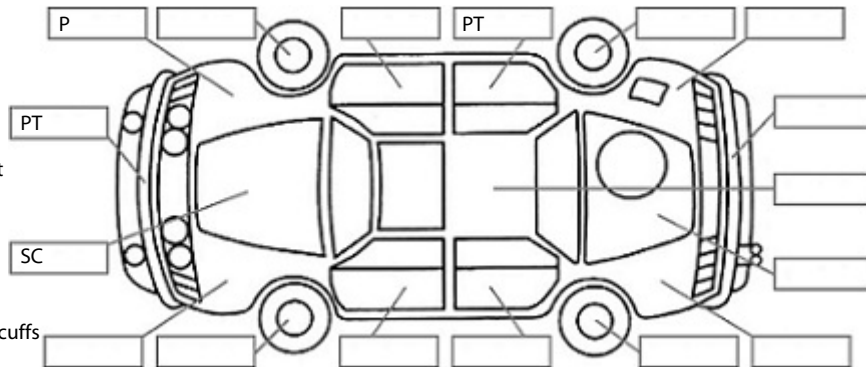

<b>Make:</b> Nissan	<b>Model:</b> Dualis	<b>Body Style:</b> Wagon
<b>Year:</b> 2007	<b>Registration:</b> LLE26	<b>Reg Expiry:</b> 25 Sep 2024
<b>WoF Expiry:</b> 06 Jun 2025	<b>Odometer:</b> 187,440 Kms	<b>Good No:</b> 25822713
<b>VIN:</b> 7AT0DH7HX17021767	<b>Next Service:</b> 199900	<b>Service History:</b> No

**Key:**

- S = scratch
- D = dent
- R = rust
- PT = paint defect
- C = crack
- P = pin dent
- \* = decals
- SC = stone chips
- W = significant scuffs

Body Inspection Comments

Tailgate trim broken

Note: some defects & blemishes may not be displayed in the diagram