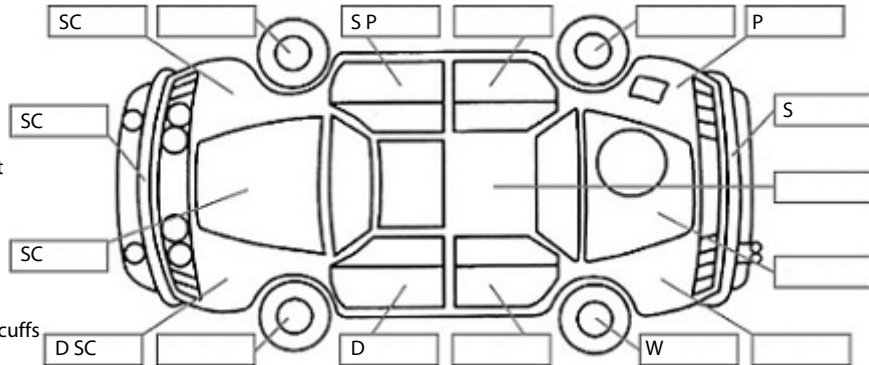

Key:

- S = scratch
- D = dent
- R = rust
- PT = paint defect
- C = crack
- P = pin dent
- * = decals
- SC = stone chips
- W = significant scuffs

Body Inspection Comments

Note: some defects & blemishes may not be displayed in the diagram

Seats	Good
Carpets	Good
Panels	Good
Dashboard	Average

General Comments

- Pad had been glued to centre console as arm rest.
- Boot can be opened by remote or key.

Road Conditions During Test Drive: Wet

 Engine Timing Mechanism: Timing Chain
 Evidence of Cam Belt Replacement: Not Applicable Kms: