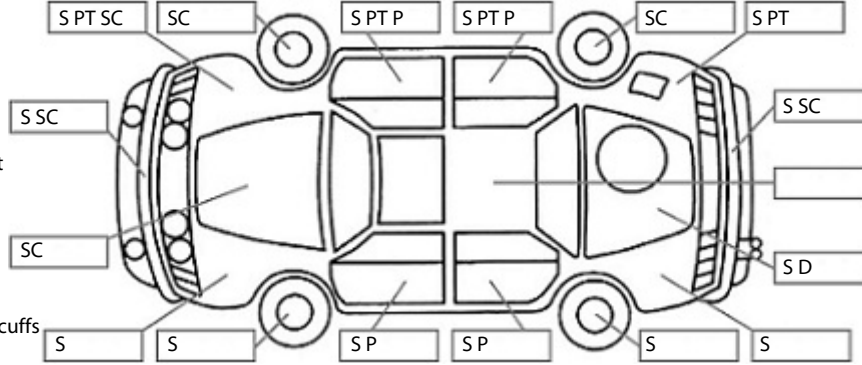

Make: Mitsubishi	Model: Delica	Body Style: Van
Year: 2007	Registration: MLY69	Reg Expiry: 14 May 2025
WoF Expiry: 18 Oct 2024	Odometer: 195,814 Kms	Good No: 25822254
VIN: 7AT0CJ0PX19012464	Next Service: 203400 kms	Service History: No

Key:

- S = scratch
- D = dent
- R = rust
- PT = paint defect
- C = crack
- P = pin dent
- * = decals
- SC = stone chips
- W = significant scuffs

Body Inspection Comments

Minor windscreen chips.

Note: some defects & blemishes may not be displayed in the diagram

Conditions During Body Inspection: Dry

Under Carriage & Under Bonnet Inspection Comments

Interior Comments

Seats	Poor
Carpets	Poor
Panels	Poor
Dashboard	Poor

General Comments

Right number plate light out. Very dirty inside. Left electric door not working. Reverse Camera not clear. All 4 door handles badly faded.

Road Conditions During Test Drive: Dry

Engine Timing Mechanism: Timing Chain
Evidence of Cam Belt Replacement: Not Applicable Kms:

	Pass	Fail	N/A
Engine			
Oil level	✓		
Smoke & fumes	✓		
Performance	✓		
Noise	✓		
Cooling System			
Coolant condition	✓		
Performance	✓		
Radiator / Hoses (visual)	✓		
Transmission			
Operation	✓		
Noise	✓		
Clutch			✓
CV joints	✓		
Wheel bearings	✓		
Brakes			
Performance	✓		
Hand Brake	✓		
Tyres (lowest observed tread depth of tyres)			
Left front	5.0	mm	
Right front	5.0	mm	
Left rear	7.0	mm	
Right rear	5.3	mm	
Spare	Yes		
Suspension			
Suspension performance	✓		
Steering performance	✓		
Shock absorbers		✓	
Air Conditioning / Heater			
Operation	✓		
Electrical / Accessories			
Head lights	✓		
Tail lights	✓		
Indicators	✓		
Dashboard warning lights	✓		
Wipers (front & rear)	✓		
Window winder FL	✓		
Window winder FR	✓		
Window winder RL	✓		
Window winder RR	✓		
Rear view mirrors	✓		
Radio (basic test only)	✓		
CD (basic test only)	✓		
Number of keys	1		
Central locking	✓		
Remote locking	✓		
Sat. Nav. (basic test only)			✓
Reversing camera	✓		