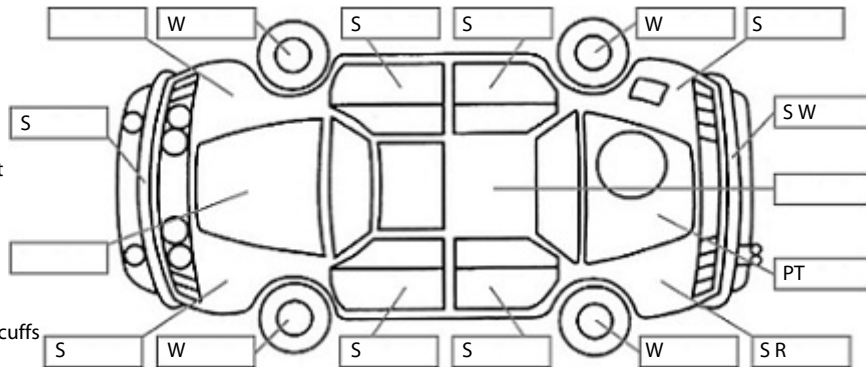

Make: Nissan	Model: Primera	Body Style: Sedan
Year: 2003	Registration: BPC196	Reg Expiry: 31 May 2024
WoF Expiry: 29 Nov 2024	Odometer: 207,835 Kms	Good No: 25822249
VIN: JN1BAAP12A0061353	Next Service: 213000	Service History: No

Key:

- S = scratch
- D = dent
- R = rust
- PT = paint defect
- C = crack
- P = pin dent
- * = decals
- SC = stone chips
- W = significant scuffs

Body Inspection Comments

Bumper grill damaged
Gas flap slightly damaged

Note: some defects & blemishes may not be displayed in the diagram

Conditions During Body Inspection: Dry

Under Carriage & Under Bonnet Inspection Comments

minor oil leak
minor transmission leak

Interior Comments