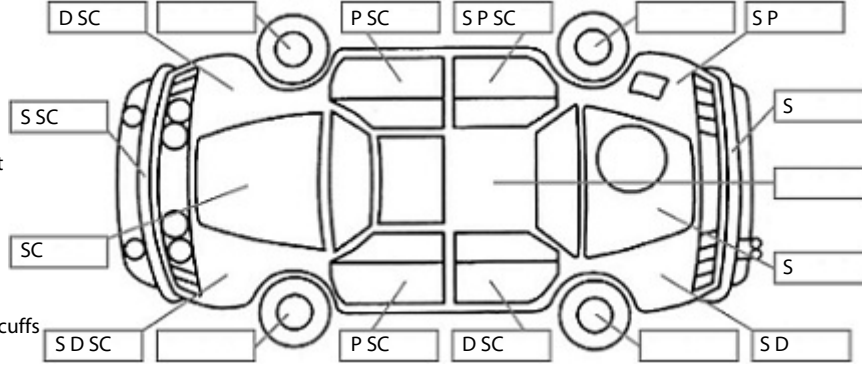

Make: Holden	Model: Commodore	Body Style: Sedan
Year: 2010	Registration: FKM981	Reg Expiry: 03 Oct 2024
WoF Expiry: 14 Jun 2025	Odometer: 174,814 Kms	Good No: 25822055
VIN: 6G1EK5EF3AL427775	Next Service: 175500 kms	Service History: No

Key:

- S = scratch
- D = dent
- R = rust
- PT = paint defect
- C = crack
- P = pin dent
- * = decals
- SC = stone chips
- W = significant scuffs

Body Inspection Comments

Minor windscreen chips.

Note: some defects & blemishes may not be displayed in the diagram

Conditions During Body Inspection: Dry

Under Carriage & Under Bonnet Inspection Comments

Left sill dented.

Interior Comments

Seats	Average
Carpets	Average
Panels	Average
Dashboard	Average

General Comments

Slight pulley or belt noise.

Road Conditions During Test Drive: Dry

Engine Timing Mechanism: Timing Chain
Evidence of Cam Belt Replacement: Not Applicable Kms:

	Pass	Fail	N/A
Engine			
Oil level	✓		
Smoke & fumes	✓		
Performance	✓		
Noise	✓		
Cooling System			
Coolant condition	✓		
Performance	✓		
Radiator / Hoses (visual)	✓		
Transmission			
Operation	✓		
Noise	✓		
Clutch			✓
CV joints	✓		
Wheel bearings	✓		
Brakes			
Performance	✓		
Hand Brake	✓		
Tyres (lowest observed tread depth of tyres)			
Left front	6.6	mm	
Right front	7	mm	
Left rear	6.5	mm	
Right rear	6.6	mm	
Spare	Yes		
Suspension			
Suspension performance	✓		
Steering performance	✓		
Shock absorbers	✓		
Air Conditioning / Heater			
Operation	✓		
Electrical / Accessories			
Head lights	✓		
Tail lights	✓		
Indicators	✓		
Dashboard warning lights	✓		
Wipers (front & rear)	✓		
Window winder FL	✓		
Window winder FR	✓		
Window winder RL	✓		
Window winder RR	✓		
Rear view mirrors	✓		
Radio (basic test only)	✓		
CD (basic test only)	✓		
Number of keys	2		
Central locking	✓		
Remote locking	✓		
Sat. Nav. (basic test only)			✓
Reversing camera			✓