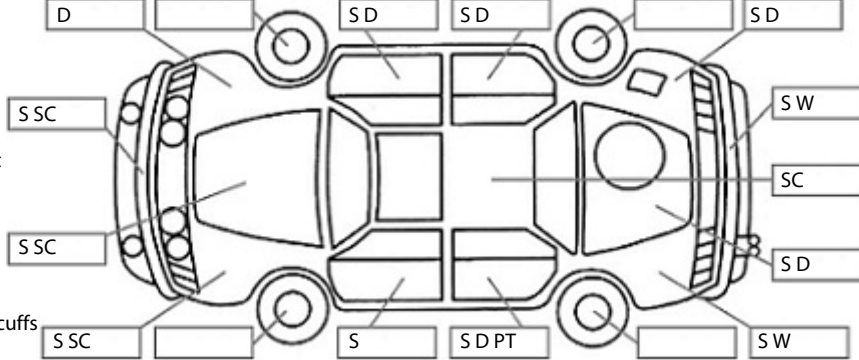

Key:

- S = scratch
- D = dent
- R = rust
- PT = paint defect
- C = crack
- P = pin dent
- * = decals
- SC = stone chips
- W = significant scuffs

Body Inspection Comments

Windscreen stone chips

Note: some defects & blemishes may not be displayed in the diagram

Engine Timing Mechanism: Timing Chain
Evidence of Cam Belt Replacement: Not Applicable Kms:

	Pass	Fail	N/A
Engine			
Oil level	✓		
Smoke & fumes	✓		
Performance	✓		
Noise	✓		
Cooling System			
Coolant condition	✓		
Performance	✓		
Radiator / Hoses (visual)	✓		
Transmission			
Operation	✓		
Noise	✓		
Clutch			✓
CV joints	✓		
Wheel bearings	✓		
Brakes			
Performance	✓		
Hand Brake	✓		
Tyres (lowest observed tread depth of tyres)			
Left front	4.0	mm	
Right front	5.0	mm	
Left rear	4.0	mm	
Right rear	5.0	mm	
Spare	Yes		
Suspension			
Suspension performance	✓		
Steering performance	✓		
Shock absorbers	✓		
Air Conditioning / Heater			
Operation	✓		
Electrical / Accessories			
Head lights	✓		
Tail lights	✓		
Indicators	✓		
Dashboard warning lights	✓		
Wipers (front & rear)	✓		
Window winder FL	✓		
Window winder FR	✓		
Window winder RL	✓		
Window winder RR	✓		
Rear view mirrors	✓		
Radio (basic test only)	✓		
CD (basic test only)			✓
Number of keys	1		
Central locking	✓		
Remote locking	✓		
Sat. Nav. (basic test only)			✓
Reversing camera	✓		