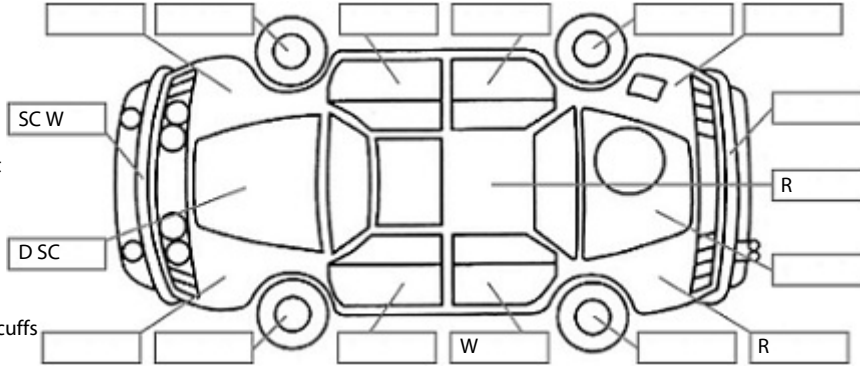

Make: KIA	Model: Sorento R	Body Style: SUV
Year: 2010	Registration: FHS10	Reg Expiry: 01 Jul 2024
WoF Expiry: 30 Jan 2025	Odometer: 218,220 Kms	Good No: 25820963
VIN: KNAKT814MA505183	Next Service: 226000	Service History: No

Key:

- S = scratch
- D = dent
- R = rust
- PT = paint defect
- C = crack
- P = pin dent
- * = decals
- SC = stone chips
- W = significant scuffs

Body Inspection Comments

Rust around top of screen

Note: some defects & blemishes may not be displayed in the diagram