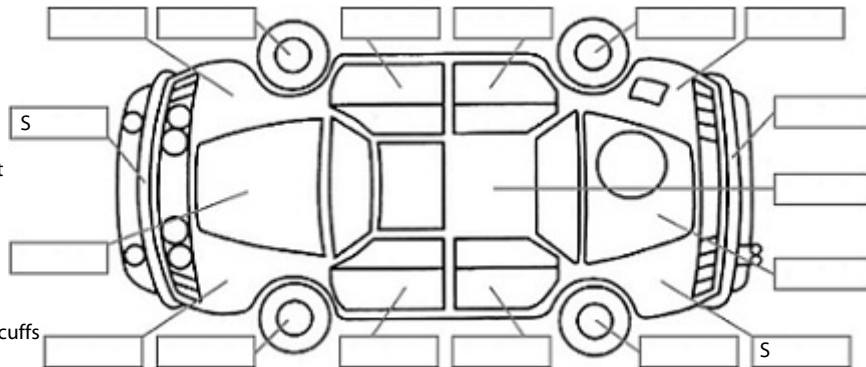

Key:

- S = scratch
- D = dent
- R = rust
- PT = paint defect
- C = crack
- P = pin dent
- * = decals
- SC = stone chips
- W = significant scuffs

Body Inspection Comments

RF door sill seal torn.

Note: some defects & blemishes may not be displayed in the diagram