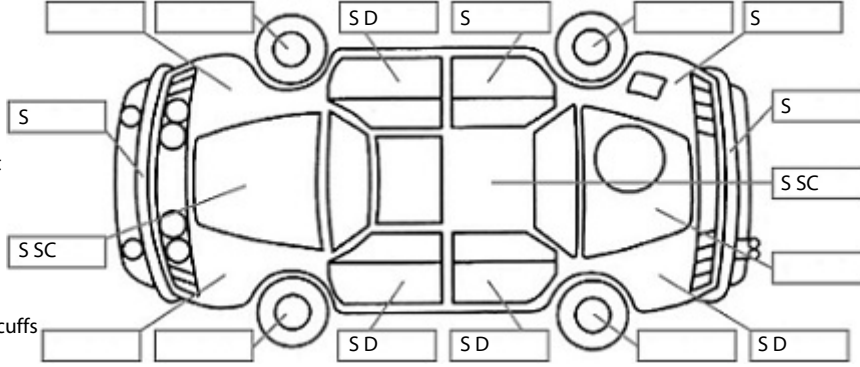

Make: KIA	Model: RIO	Body Style: Hatchback
Year: 2013	Registration: GQR372	Reg Expiry: 11 Dec 2024
WoF Expiry: 28 Nov 2024	Odometer: 98,080 Kms	Good No: 25817848
VIN: KNADN512MD680552	Next Service: 99,600km	Service History: Yes

Key:

- S = scratch
- D = dent
- R = rust
- PT = paint defect
- C = crack
- P = pin dent
- * = decals
- SC = stone chips
- W = significant scuffs

Note: some defects & blemishes may not be displayed in the diagram