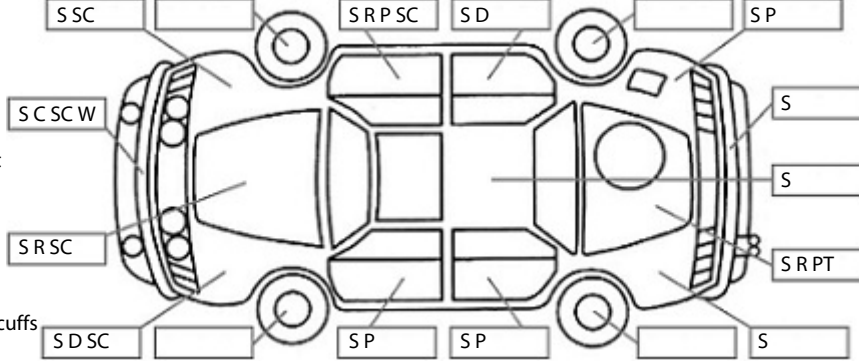

<b>Make:</b> Holden	<b>Model:</b> Barina	<b>Body Style:</b> Hatchback
<b>Year:</b> 2018	<b>Registration:</b> LMM797	<b>Reg Expiry:</b> 12 Oct 2024
<b>WoF Expiry:</b> 06 Jun 2025	<b>Odometer:</b> 127,488 Kms	<b>Good No:</b> 25817296
<b>VIN:</b> KL3TA48E9JB031950	<b>Next Service:</b> Unknown	<b>Service History:</b> No

**Key:**

- S = scratch
- D = dent
- R = rust
- PT = paint defect
- C = crack
- P = pin dent
- \* = decals
- SC = stone chips
- W = significant scuffs

**Body Inspection Comments**

Rust on boot and boot sill

Note: some defects & blemishes may not be displayed in the diagram

**Conditions During Body Inspection:**

**Under Carriage & Under Bonnet Inspection Comments**

Oil Seepage  
Surface rust on front subframe