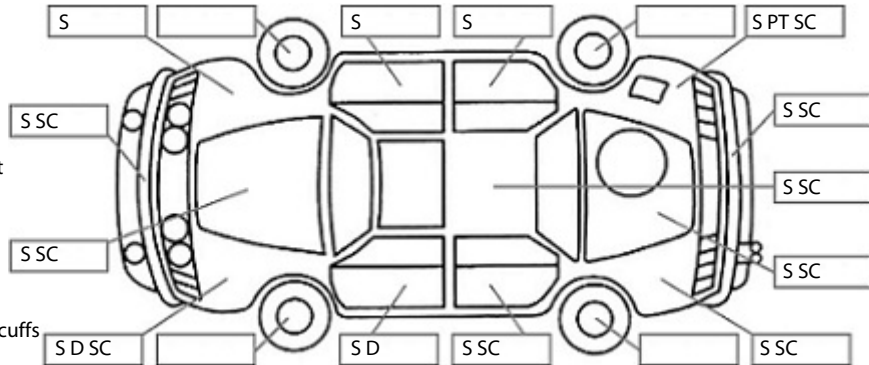

Make: Nissan	Model: Dualis	Body Style: Wagon
Year: 2011	Registration: JQD60	Reg Expiry: 11 Aug 2024
WoF Expiry: 10 Feb 2025	Odometer: 248,966 Kms	Good No: 25816889
VIN: 7AT0DH7HX16303542	Next Service: 249500	Service History: No

Key:

- S = scratch
- D = dent
- R = rust
- PT = paint defect
- C = crack
- P = pin dent
- * = decals
- SC = stone chips
- W = significant scuffs

Body Inspection Comments

Note: some defects & blemishes may not be displayed in the diagram

Headlights are faded. Rear bumper poor fit. Tailgate handle held on with tape

Conditions During Body Inspection: Wet

Under Carriage & Under Bonnet Inspection Comments

Tested battery and passed. Oil levels approximately 1/2. Runs on 91 octane fuel. Recommend wheel bearings be inspected further when dry, possibly front failure