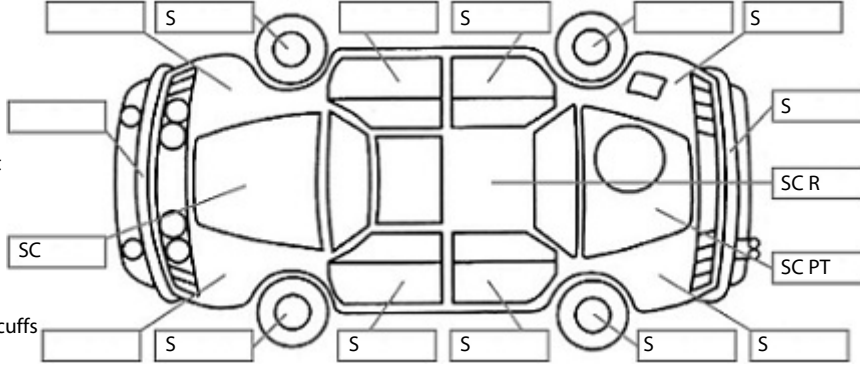

Make: Toyota	Model: Camry	Body Style: Sedan
Year: 2014	Registration: HRN234	Reg Expiry: 30 Jun 2024
WoF Expiry: 26 Jun 2025	Odometer: 146,844 Kms	Good No: 25815633
VIN: 6T1BF3FK70X056462	Next Service:	Service History:

Key:

- S = scratch
- D = dent
- R = rust
- PT = paint defect
- C = crack
- P = pin dent
- * = decals
- SC = stone chips
- W = significant scuffs

Body Inspection Comments

Note: some defects & blemishes may not be displayed in the diagram

Engine Timing Mechanism: Timing Chain
Evidence of Cam Belt Replacement: Not Applicable Kms:

	Pass	Fail	N/A
Engine			
Oil level	✓		
Smoke & fumes	✓		
Performance	✓		
Noise	✓		
Cooling System			
Coolant condition	✓		
Performance	✓		
Radiator / Hoses (visual)	✓		
Transmission			
Operation	✓		
Noise	✓		
Clutch			✓
CV joints	✓		
Wheel bearings	✓		
Brakes			
Performance	✓		
Hand Brake	✓		
Tyres (lowest observed tread depth of tyres)			
Left front	3	mm	
Right front	2	mm	
Left rear	2	mm	
Right rear	3	mm	
Spare		Yes	
Suspension			
Suspension performance	✓		
Steering performance	✓		
Shock absorbers	✓		
Air Conditioning / Heater			
Operation	✓		
Electrical / Accessories			
Head lights	✓		
Tail lights	✓		
Indicators	✓		
Dashboard warning lights	✓		
Wipers (front & rear)	✓		
Window winder FL	✓		
Window winder FR	✓		
Window winder RL	✓		
Window winder RR	✓		
Rear view mirrors	✓		
Radio (basic test only)	✓		
CD (basic test only)	✓		
Number of keys	2		
Central locking	✓		
Remote locking	✓		
Sat. Nav. (basic test only)			✓
Reversing camera	✓		