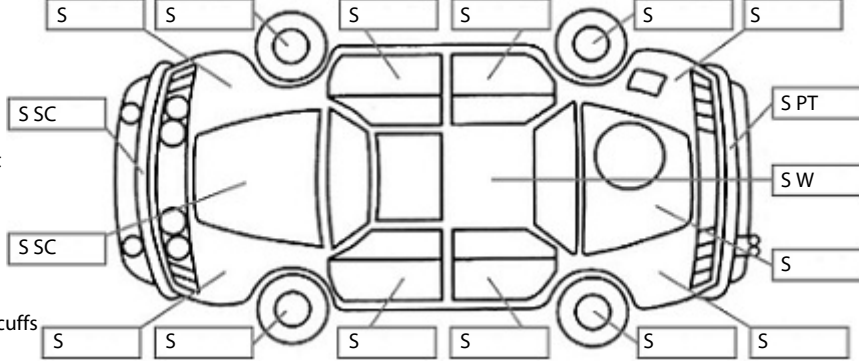

**Key:**

- S = scratch
- D = dent
- R = rust
- PT = paint defect
- C = crack
- P = pin dent
- \* = decals
- SC = stone chips
- W = significant scuffs

Body Inspection Comments

Note: some defects & blemishes may not be displayed in the diagram

Engine Timing Mechanism: Timing Chain  
Evidence of Cam Belt Replacement: Not Applicable Kms:

	Pass	Fail	N/A
<b>Engine</b>			
Oil level	✓		
Smoke & fumes	✓		
Performance	✓		
Noise	✓		
<b>Cooling System</b>			
Coolant condition	✓		
Performance	✓		
Radiator / Hoses (visual)	✓		
<b>Transmission</b>			
Operation	✓		
Noise	✓		
Clutch			✓
CV joints	✓		
Wheel bearings	✓		
<b>Brakes</b>			
Performance	✓		
Hand Brake	✓		
<b>Tyres</b> (lowest observed tread depth of tyres)			
Left front	5.5	mm	
Right front	5.5	mm	
Left rear	7	mm	
Right rear	7	mm	
Spare	N/A		
<b>Suspension</b>			
Suspension performance	✓		
Steering performance	✓		
Shock absorbers	✓		
<b>Air Conditioning / Heater</b>			
Operation	✓		
<b>Electrical / Accessories</b>			
Head lights	✓		
Tail lights	✓		
Indicators	✓		
Dashboard warning lights	✓		
Wipers (front & rear)	✓		
Window winder FL	✓		
Window winder FR	✓		
Window winder RL	✓		
Window winder RR	✓		
Rear view mirrors	✓		
Radio (basic test only)	✓		
CD (basic test only)	✓		
Number of keys	2		
Central locking	✓		
Remote locking	✓		
Sat. Nav. (basic test only)			✓
Reversing camera			✓