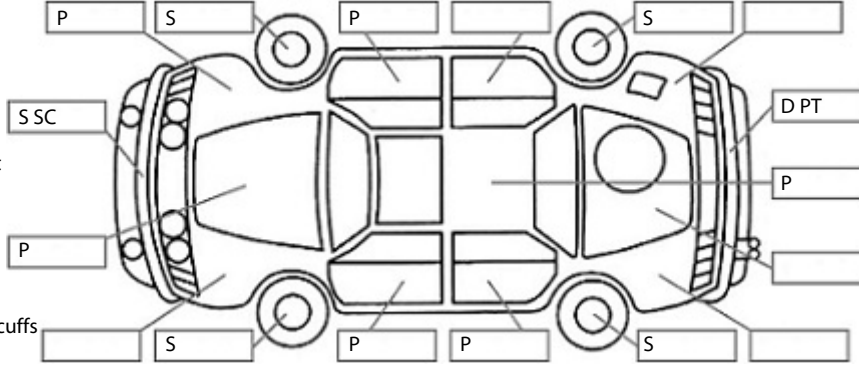

Key:

- S = scratch
- D = dent
- R = rust
- PT = paint defect
- C = crack
- P = pin dent
- * = decals
- SC = stone chips
- W = significant scuffs

Body Inspection Comments

Hail damage on bonnet & roof.

Note: some defects & blemishes may not be displayed in the diagram

Conditions During Body Inspection: Dry

Under Carriage & Under Bonnet Inspection Comments

Engine oil leak.
Steering rack leaking.

Interior Comments

Seats	Good
Carpets	Good
Panels	Average
Dashboard	Average

General Comments

Road Conditions During Test Drive: Dry

Engine Timing Mechanism: Timing Chain
Evidence of Cam Belt Replacement: Not Applicable Kms:

	Pass	Fail	N/A
Engine			
Oil level	✓		
Smoke & fumes	✓		
Performance	✓		
Noise	✓		
Cooling System			
Coolant condition	✓		
Performance	✓		
Radiator / Hoses (visual)	✓		
Transmission			
Operation	✓		
Noise	✓		
Clutch			✓
CV joints			✓
Wheel bearings	✓		
Brakes			
Performance	✓		
Hand Brake	✓		
Tyres (lowest observed tread depth of tyres)			
Left front	3	mm	
Right front	4	mm	
Left rear	3.5	mm	
Right rear	4.5	mm	
Spare	Yes		
Suspension			
Suspension performance	✓		
Steering performance	✓		
Shock absorbers	✓		
Air Conditioning / Heater			
Operation	✓		
Electrical / Accessories			
Head lights	✓		
Tail lights	✓		
Indicators	✓		
Dashboard warning lights	✓		
Wipers (front & rear)	✓		
Window winder FL	✓		
Window winder FR	✓		
Window winder RL	✓		
Window winder RR	✓		
Rear view mirrors	✓		
Radio (basic test only)	✓		
CD (basic test only)	✓		
Number of keys	1		
Central locking	✓		
Remote locking	✓		
Sat. Nav. (basic test only)			✓
Reversing camera	✓		