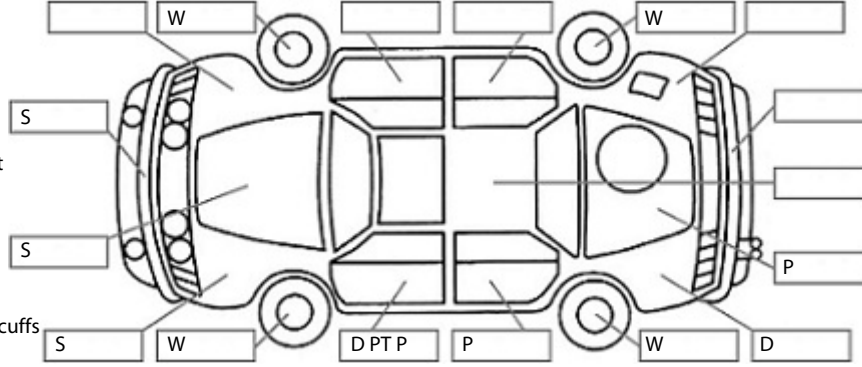

**Key:**

- S = scratch
- D = dent
- R = rust
- PT = paint defect
- C = crack
- P = pin dent
- \* = decals
- SC = stone chips
- W = significant scuffs

Body Inspection Comments

Note: some defects & blemishes may not be displayed in the diagram

General Comments

Reversing camera picture quality is poor

Road Conditions During Test Drive: Wet

Engine Timing Mechanism: Timing Chain  
Evidence of Cam Belt Replacement: Not Applicable Kms:

	Pass	Fail	N/A
<b>Engine</b>			
Oil level	✓		
Smoke & fumes	✓		
Performance	✓		
Noise	✓		
<b>Cooling System</b>			
Coolant condition	✓		
Performance	✓		
Radiator / Hoses (visual)	✓		
<b>Transmission</b>			
Operation	✓		
Noise	✓		
Clutch			✓
CV joints	✓		
Wheel bearings	✓		
<b>Brakes</b>			
Performance	✓		
Hand Brake	✓		
<b>Tyres</b> (lowest observed tread depth of tyres)			
Left front	5.5	mm	
Right front	5.5	mm	
Left rear	6.2	mm	
Right rear	5.8	mm	
Spare	N/A		
<b>Suspension</b>			
Suspension performance	✓		
Steering performance	✓		
Shock absorbers	✓		
<b>Air Conditioning / Heater</b>			
Operation	✓		
<b>Electrical / Accessories</b>			
Head lights	✓		
Tail lights	✓		
Indicators	✓		
Dashboard warning lights	✓		
Wipers (front & rear)	✓		
Window winder FL	✓		
Window winder FR	✓		
Window winder RL	✓		
Window winder RR	✓		
Rear view mirrors	✓		
Radio (basic test only)	✓		
CD (basic test only)	✓		
Number of keys	1		
Central locking	✓		
Remote locking	✓		
Sat. Nav. (basic test only)			✓
Reversing camera	✓		