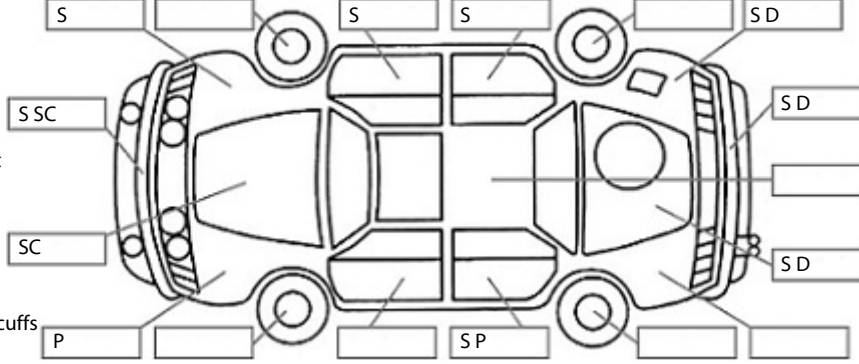

Key:

- S = scratch
- D = dent
- R = rust
- PT = paint defect
- C = crack
- P = pin dent
- * = decals
- SC = stone chips
- W = significant scuffs

Body Inspection Comments

Windscreen chips, Clear cote peeling off mirrors.

Note: some defects & blemishes may not be displayed in the diagram

Conditions During Body Inspection: Dry

Under Carriage & Under Bonnet Inspection Comments

Slight oil weep from right side of engine.

Interior Comments