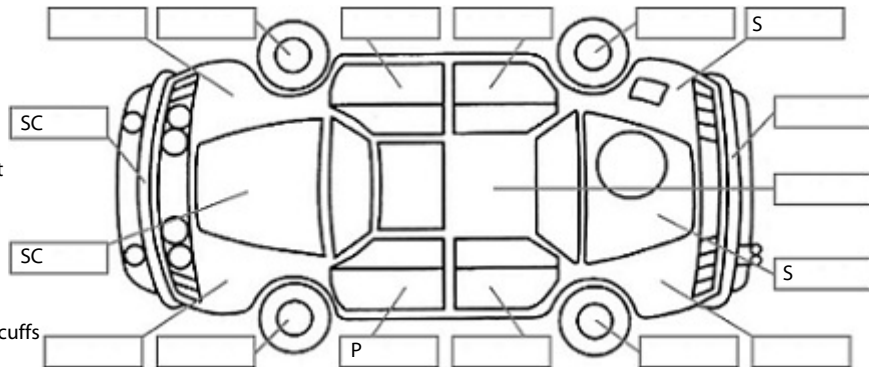

Make: Nissan	Model: Navara	Body Style: Utility
Year: 2016	Registration: KCM776	Reg Expiry: 29 Sep 2024
WoF Expiry: 11 Sep 2024	Odometer: 205,335 Kms	Good No: 25809985
VIN: MNTCB2D23A000389	Next Service: 215,000	Service History: Yes

Key:

- S = scratch
- D = dent
- R = rust
- PT = paint defect
- C = crack
- P = pin dent
- * = decals
- SC = stone chips
- W = significant scuffs

Body Inspection Comments

Note: some defects & blemishes may not be displayed in the diagram

Engine Timing Mechanism: Timing Chain
 Evidence of Cam Belt Replacement: Not Applicable Kms:

	Pass	Fail	N/A
Engine			
Oil level	✓		
Smoke & fumes	✓		
Performance	✓		
Noise	✓		
Cooling System			
Coolant condition	✓		
Performance	✓		
Radiator / Hoses (visual)	✓		
Transmission			
Operation	✓		
Noise	✓		
Clutch	✓		
CV joints			✓
Wheel bearings	✓		
Brakes			
Performance	✓		
Hand Brake	✓		
Tyres (lowest observed tread depth of tyres)			
Left front	8.0	mm	
Right front	5.5	mm	
Left rear	5.5	mm	
Right rear	5.5	mm	
Spare	Yes		
Suspension			
Suspension performance	✓		
Steering performance	✓		
Shock absorbers	✓		
Air Conditioning / Heater			
Operation	✓		
Electrical / Accessories			
Head lights	✓		
Tail lights	✓		
Indicators	✓		
Dashboard warning lights	✓		
Wipers (front & rear)	✓		
Window winder FL	✓		
Window winder FR	✓		
Window winder RL	✓		
Window winder RR	✓		
Rear view mirrors	✓		
Radio (basic test only)	✓		
CD (basic test only)	✓		
Number of keys	2		
Central locking	✓		
Remote locking	✓		
Sat. Nav. (basic test only)			✓
Reversing camera			✓