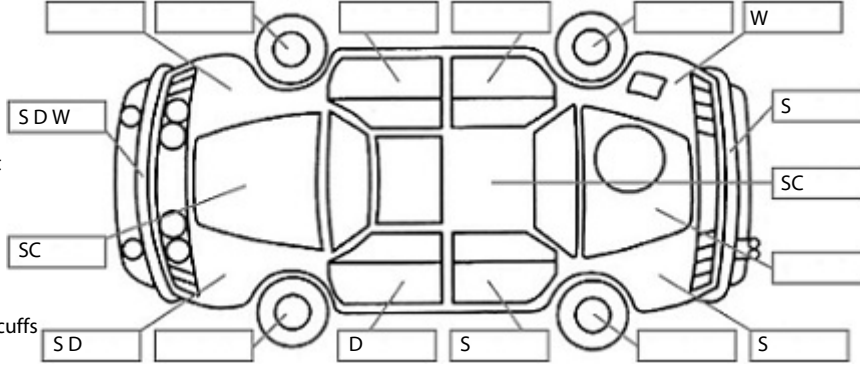

Make: Subaru	Model: Levorg	Body Style: Wagon
Year: 2016	Registration: NQQ379	Reg Expiry: 30 Dec 2024
WoF Expiry: 01 Jul 2025	Odometer: 82,162 Kms	Good No: 25808556
VIN: 7AT0GF22X21015112	Next Service: 92000	Service History: Yes

Key:

- S = scratch
- D = dent
- R = rust
- PT = paint defect
- C = crack
- P = pin dent
- * = decals
- SC = stone chips
- W = significant scuffs

Body Inspection Comments

Windscreen stone chips

Note: some defects & blemishes may not be displayed in the diagram

Engine Timing Mechanism: Timing Chain
Evidence of Cam Belt Replacement: Not Applicable Kms:

	Pass	Fail	N/A
Engine			
Oil level	✓		
Smoke & fumes	✓		
Performance	✓		
Noise	✓		
Cooling System			
Coolant condition	✓		
Performance	✓		
Radiator / Hoses (visual)	✓		
Transmission			
Operation	✓		
Noise	✓		
Clutch			✓
CV joints	✓		
Wheel bearings	✓		
Brakes			
Performance	✓		
Hand Brake	✓		
Tyres (lowest observed tread depth of tyres)			
Left front	5.0	mm	
Right front	5.0	mm	
Left rear	5.0	mm	
Right rear	5.0	mm	
Spare		N/A	
Suspension			
Suspension performance	✓		
Steering performance	✓		
Shock absorbers	✓		
Air Conditioning / Heater			
Operation	✓		
Electrical / Accessories			
Head lights	✓		
Tail lights	✓		
Indicators	✓		
Dashboard warning lights	✓		
Wipers (front & rear)	✓		
Window winder FL	✓		
Window winder FR	✓		
Window winder RL	✓		
Window winder RR	✓		
Rear view mirrors	✓		
Radio (basic test only)	✓		
CD (basic test only)			✓
Number of keys	2		
Central locking	✓		
Remote locking	✓		
Sat. Nav. (basic test only)			✓
Reversing camera	✓		