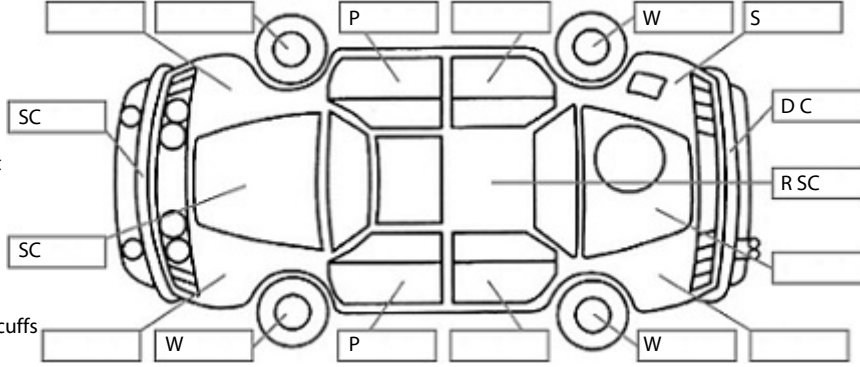

Key:

- S = scratch
- D = dent
- R = rust
- PT = paint defect
- C = crack
- P = pin dent
- * = decals
- SC = stone chips
- W = significant scuffs

Body Inspection Comments

Note: some defects & blemishes may not be displayed in the diagram