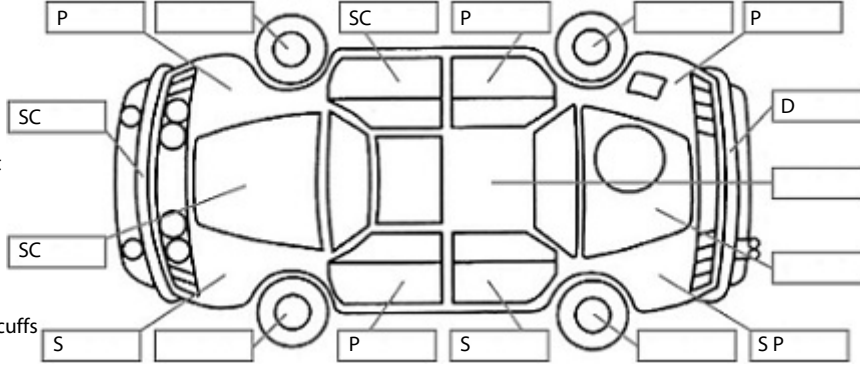

Key:

- S = scratch
- D = dent
- R = rust
- PT = paint defect
- C = crack
- P = pin dent
- * = decals
- SC = stone chips
- W = significant scuffs

Body Inspection Comments

Note: some defects & blemishes may not be displayed in the diagram

Engine Timing Mechanism: Timing Chain
Evidence of Cam Belt Replacement: Not Applicable Kms:

	Pass	Fail	N/A
Engine			
Oil level	✓		
Smoke & fumes	✓		
Performance	✓		
Noise	✓		
Cooling System			
Coolant condition	✓		
Performance	✓		
Radiator / Hoses (visual)	✓		
Transmission			
Operation	✓		
Noise	✓		
Clutch			✓
CV joints	✓		
Wheel bearings	✓		
Brakes			
Performance	✓		
Hand Brake	✓		
Tyres (lowest observed tread depth of tyres)			
Left front	6.5	mm	
Right front	3.5	mm	
Left rear	6.5	mm	
Right rear	5.5	mm	
Spare	Yes		
Suspension			
Suspension performance	✓		
Steering performance	✓		
Shock absorbers	✓		
Air Conditioning / Heater			
Operation	✓		
Electrical / Accessories			
Head lights	✓		
Tail lights	✓		
Indicators	✓		
Dashboard warning lights	✓		
Wipers (front & rear)	✓		
Window winder FL	✓		
Window winder FR	✓		
Window winder RL	✓		
Window winder RR	✓		
Rear view mirrors	✓		
Radio (basic test only)	✓		
CD (basic test only)	✓		
Number of keys	2		
Central locking	✓		
Remote locking	✓		
Sat. Nav. (basic test only)			✓
Reversing camera			✓