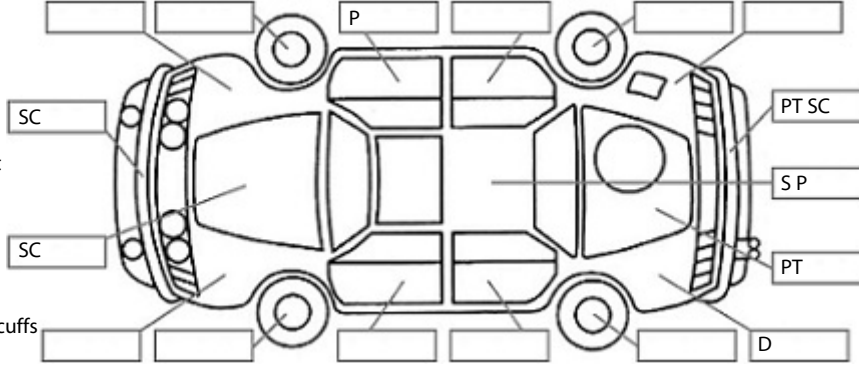

Make: Mini	Model: Cooper	Body Style: Hatchback
Year: 2010	Registration: MQG465	Reg Expiry: 28 Jul 2024
WoF Expiry: 17 May 2025	Odometer: 137,536 Kms	Good No: 25807788
VIN: WMWSU32050TY9475	Next Service: 147,583km	Service History: No

Key:

- S = scratch
- D = dent
- R = rust
- PT = paint defect
- C = crack
- P = pin dent
- * = decals
- SC = stone chips
- W = significant scuffs

Body Inspection Comments

Note: some defects & blemishes may not be displayed in the diagram