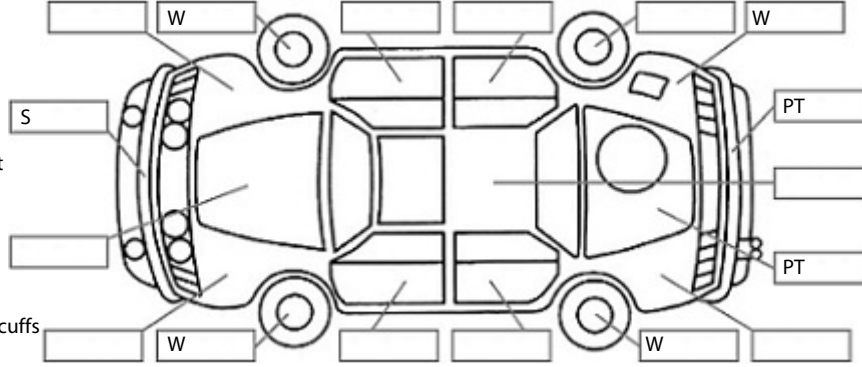

Make: BMW	Model: X5	Body Style: Wagon
Year: 2011	Registration: HTW309	Reg Expiry: 10 Feb 2024
WoF Expiry: 17 Jul 2024	Odometer: 160,055 Kms	Good No: 25807505
VIN: WBAZW42000L46470	Next Service: 163,901 km	Service History: No

Key:

- S = scratch
- D = dent
- R = rust
- PT = paint defect
- C = crack
- P = pin dent
- * = decals
- SC = stone chips
- W = significant scuffs

Body Inspection Comments

L/F wing mirror damaged&wont retract.

Note: some defects & blemishes may not be displayed in the diagram

Conditions During Body Inspection: Wet

Under Carriage & Under Bonnet Inspection Comments

4WD.
Oil leak underside.

Interior Comments

Seats	Good
Carpets	Poor
Panels	Good
Dashboard	Good

General Comments

Service due soon.
AC COLD 7c HOT 50c.

Road Conditions During Test Drive: Wet

Engine Timing Mechanism: Timing Chain
Evidence of Cam Belt Replacement: Not Applicable Kms:

	Pass	Fail	N/A
Engine			
Oil level	✓		
Smoke & fumes	✓		
Performance	✓		
Noise	✓		
Cooling System			
Coolant condition	✓		
Performance	✓		
Radiator / Hoses (visual)	✓		
Transmission			
Operation	✓		
Noise	✓		
Clutch			✓
CV joints	✓		
Wheel bearings	✓		
Brakes			
Performance	✓		
Hand Brake	✓		
Tyres (lowest observed tread depth of tyres)			
Left front	6	mm	
Right front	6	mm	
Left rear	7	mm	
Right rear	7	mm	
Spare	No		
Suspension			
Suspension performance	✓		
Steering performance	✓		
Shock absorbers	✓		
Air Conditioning / Heater			
Operation	✓		
Electrical / Accessories			
Head lights	✓		
Tail lights	✓		
Indicators	✓		
Dashboard warning lights	✓		
Wipers (front & rear)	✓		
Window winder FL	✓		
Window winder FR	✓		
Window winder RL	✓		
Window winder RR	✓		
Rear view mirrors	✓		
Radio (basic test only)	✓		
CD (basic test only)	✓		
Number of keys	1		
Central locking	✓		
Remote locking	✓		
Sat. Nav. (basic test only)			✓
Reversing camera			✓