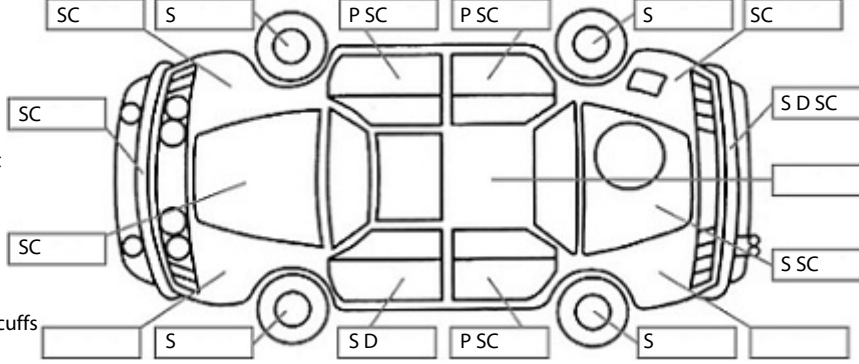

Key:

- S = scratch
- D = dent
- R = rust
- PT = paint defect
- C = crack
- P = pin dent
- * = decals
- SC = stone chips
- W = significant scuffs

Body Inspection Comments

Note: some defects & blemishes may not be displayed in the diagram

General Comments

Road Conditions During Test Drive: Dry

Engine Timing Mechanism: Timing Chain
Evidence of Cam Belt Replacement: Not Applicable Kms:

	Pass	Fail	N/A
Engine			
Oil level	✓		
Smoke & fumes	✓		
Performance	✓		
Noise	✓		
Cooling System			
Coolant condition	✓		
Performance	✓		
Radiator / Hoses (visual)	✓		
Transmission			
Operation	✓		
Noise	✓		
Clutch			✓
CV joints	✓		
Wheel bearings	✓		
Brakes			
Performance	✓		
Hand Brake	✓		
Tyres (lowest observed tread depth of tyres)			
Left front	6.5	mm	
Right front	5.9	mm	
Left rear	3.6	mm	
Right rear	5.0	mm	
Spare	Yes		
Suspension			
Suspension performance	✓		
Steering performance	✓		
Shock absorbers	✓		
Air Conditioning / Heater			
Operation	✓		
Electrical / Accessories			
Head lights	✓		
Tail lights	✓		
Indicators	✓		
Dashboard warning lights	✓		
Wipers (front & rear)	✓		
Window winder FL	✓		
Window winder FR	✓		
Window winder RL	✓		
Window winder RR	✓		
Rear view mirrors	✓		
Radio (basic test only)	✓		
CD (basic test only)	✓		
Number of keys	2		
Central locking	✓		
Remote locking	✓		
Sat. Nav. (basic test only)			✓
Reversing camera			✓