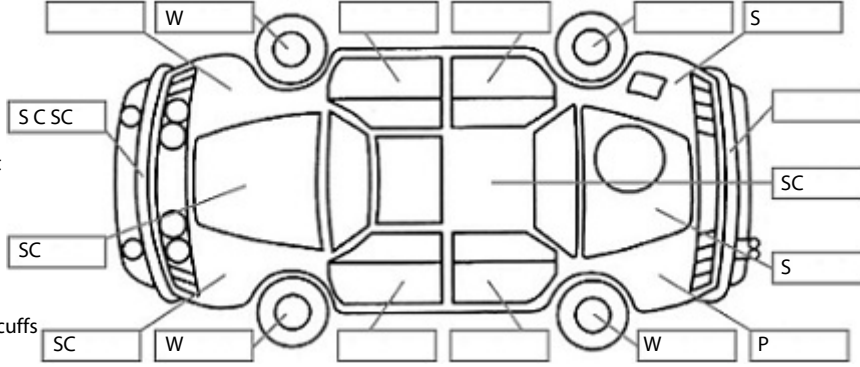

Make: KIA	Model: RIO	Body Style: Hatchback
Year: 2016	Registration: JNS293	Reg Expiry: 27 Jan 2025
WoF Expiry: 04 Feb 2025	Odometer: 69,199 Kms	Good No: 25804281
VIN: KNADN512MG675176	Next Service: 74730	Service History: No

Key:

- S = scratch
- D = dent
- R = rust
- PT = paint defect
- C = crack
- P = pin dent
- * = decals
- SC = stone chips
- W = significant scuffs

Body Inspection Comments

Stone chips front window screen

Note: some defects & blemishes may not be displayed in the diagram

Engine Timing Mechanism: Timing Chain
Evidence of Cam Belt Replacement: Not Applicable Kms:

	Pass	Fail	N/A
Engine			
Oil level	✓		
Smoke & fumes	✓		
Performance	✓		
Noise	✓		
Cooling System			
Coolant condition	✓		
Performance	✓		
Radiator / Hoses (visual)	✓		
Transmission			
Operation	✓		
Noise	✓		
Clutch			✓
CV joints	✓		
Wheel bearings	✓		
Brakes			
Performance	✓		
Hand Brake	✓		
Tyres (lowest observed tread depth of tyres)			
Left front	4.5	mm	
Right front	6	mm	
Left rear	5.5	mm	
Right rear	5.9	mm	
Spare	Yes		
Suspension			
Suspension performance	✓		
Steering performance	✓		
Shock absorbers	✓		
Air Conditioning / Heater			
Operation	✓		
Electrical / Accessories			
Head lights	✓		
Tail lights	✓		
Indicators	✓		
Dashboard warning lights	✓		
Wipers (front & rear)	✓		
Window winder FL	✓		
Window winder FR	✓		
Window winder RL	✓		
Window winder RR	✓		
Rear view mirrors	✓		
Radio (basic test only)	✓		
CD (basic test only)	✓		
Number of keys	2		
Central locking	✓		
Remote locking	✓		
Sat. Nav. (basic test only)			✓
Reversing camera			✓