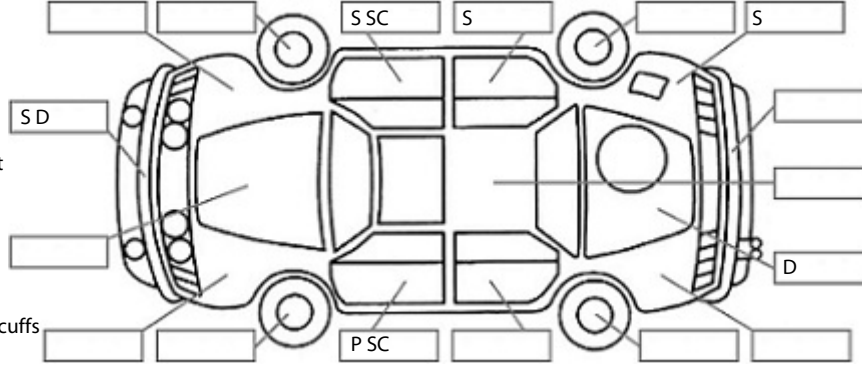

Make: Nissan	Model: Navara	Body Style: Utility
Year: 2021	Registration: NPW969	Reg Expiry: 06 Sep 2024
WoF Expiry: 25 Jun 2025	Odometer: 16,420 Kms	Good No: 25804223
VIN: MNTCBAD23A000153	Next Service: 20,000 kms	Service History: No

Key:

- S = scratch
- D = dent
- R = rust
- PT = paint defect
- C = crack
- P = pin dent
- * = decals
- SC = stone chips
- W = significant scuffs

Body Inspection Comments

Note: some defects & blemishes may not be displayed in the diagram