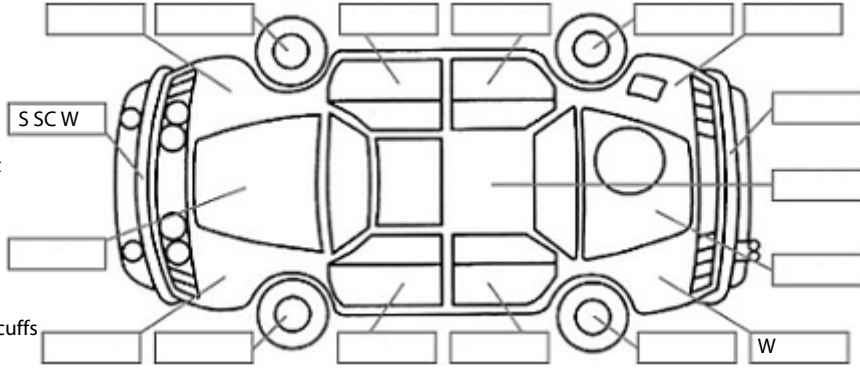

Make: Nissan	Model: Navara	Body Style: Utility
Year: 2020	Registration: MYH826	Reg Expiry: 24 Jun 2024
WoF Expiry: 24 Jun 2025	Odometer: 18,923 Kms	Good No: 25803513
VIN: MNTCB2D23A001764	Next Service: 37083	Service History: Yes

Key:

- S = scratch
- D = dent
- R = rust
- PT = paint defect
- C = crack
- P = pin dent
- * = decals
- SC = stone chips
- W = significant scuffs

Body Inspection Comments

Note: some defects & blemishes may not be displayed in the diagram