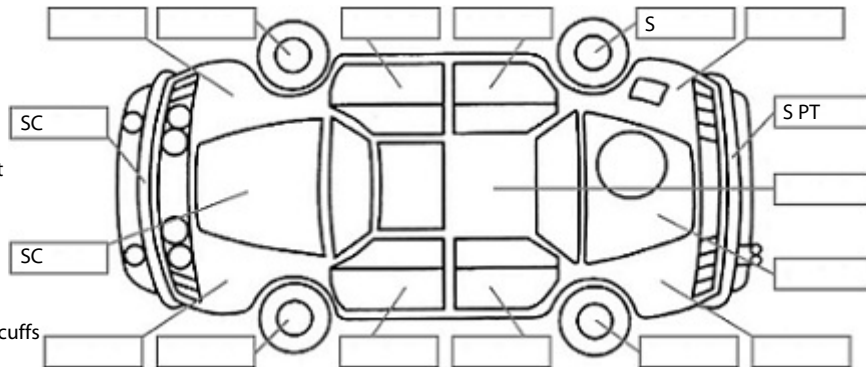

Key:

- S = scratch
- D = dent
- R = rust
- PT = paint defect
- C = crack
- P = pin dent
- * = decals
- SC = stone chips
- W = significant scuffs

Body Inspection Comments

Left sill dented. Stone chips front screen.

General Comments

Spare wheel loose.

Road Conditions During Test Drive: Wet

Engine Timing Mechanism: Timing Chain
 Evidence of Cam Belt Replacement: Not Applicable Kms:

	Pass	Fail	N/A
Engine			
Oil level	✓		
Smoke & fumes	✓		
Performance	✓		
Noise	✓		
Cooling System			
Coolant condition	✓		
Performance	✓		
Radiator / Hoses (visual)	✓		
Transmission			
Operation	✓		
Noise	✓		
Clutch			✓
CV joints	✓		
Wheel bearings	✓		
Brakes			
Performance	✓		
Hand Brake	✓		
Tyres (lowest observed tread depth of tyres)			
Left front	7	mm	
Right front	7	mm	
Left rear	4	mm	
Right rear	4	mm	
Spare	Yes		
Suspension			
Suspension performance	✓		
Steering performance	✓		
Shock absorbers	✓		
Air Conditioning / Heater			
Operation	✓		
Electrical / Accessories			
Head lights	✓		
Tail lights	✓		
Indicators	✓		
Dashboard warning lights	✓		
Wipers (front & rear)	✓		
Window winder FL	✓		
Window winder FR	✓		
Window winder RL	✓		
Window winder RR	✓		
Rear view mirrors	✓		
Radio (basic test only)	✓		
CD (basic test only)			✓
Number of keys	1		
Central locking	✓		
Remote locking	✓		
Sat. Nav. (basic test only)			✓
Reversing camera			✓