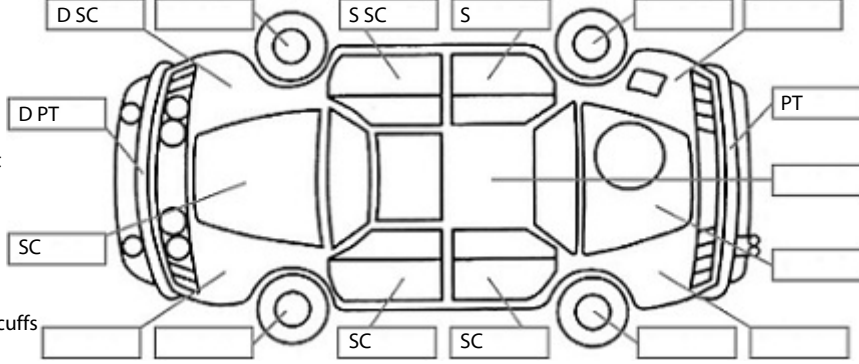

<b>Make:</b> Nissan	<b>Model:</b> Dualis	<b>Body Style:</b> Wagon
<b>Year:</b> 2007	<b>Registration:</b> JZJ274	<b>Reg Expiry:</b> 15 Aug 2024
<b>WoF Expiry:</b> 20 Mar 2025	<b>Odometer:</b> 140,585 Kms	<b>Good No:</b> 25800936
<b>VIN:</b> 7AT0DH7HX16050325	<b>Next Service:</b> 151000	<b>Service History:</b> No

**Key:**

- S = scratch
- D = dent
- R = rust
- PT = paint defect
- C = crack
- P = pin dent
- \* = decals
- SC = stone chips
- W = significant scuffs

Body Inspection Comments

Note: some defects & blemishes may not be displayed in the diagram

Engine Timing Mechanism: Timing Chain  
Evidence of Cam Belt Replacement: Not Applicable Kms:

	Pass	Fail	N/A
<b>Engine</b>			
Oil level	✓		
Smoke & fumes	✓		
Performance	✓		
Noise	✓		
<b>Cooling System</b>			
Coolant condition	✓		
Performance	✓		
Radiator / Hoses (visual)	✓		
<b>Transmission</b>			
Operation	✓		
Noise	✓		
Clutch			✓
CV joints	✓		
Wheel bearings	✓		
<b>Brakes</b>			
Performance	✓		
Hand Brake	✓		
<b>Tyres</b> (lowest observed tread depth of tyres)			
Left front	7.0	mm	
Right front	7.0	mm	
Left rear	7.5	mm	
Right rear	7.5	mm	
Spare	Yes		
<b>Suspension</b>			
Suspension performance	✓		
Steering performance	✓		
Shock absorbers	✓		
<b>Air Conditioning / Heater</b>			
Operation	✓		
<b>Electrical / Accessories</b>			
Head lights	✓		
Tail lights	✓		
Indicators	✓		
Dashboard warning lights	✓		
Wipers (front & rear)	✓		
Window winder FL	✓		
Window winder FR	✓		
Window winder RL	✓		
Window winder RR	✓		
Rear view mirrors	✓		
Radio (basic test only)	✓		
CD (basic test only)	✓		
Number of keys	2		
Central locking	✓		
Remote locking	✓		
Sat. Nav. (basic test only)			✓
Reversing camera		✓	