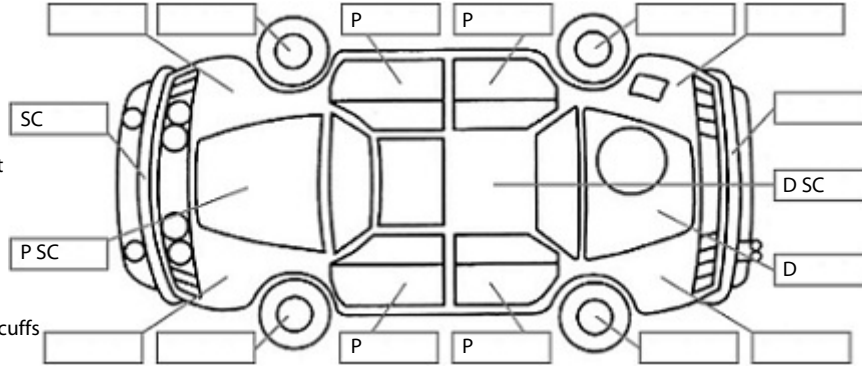

**Key:**

- S = scratch
- D = dent
- R = rust
- PT = paint defect
- C = crack
- P = pin dent
- \* = decals
- SC = stone chips
- W = significant scuffs

Body Inspection Comments

Note: some defects & blemishes may not be displayed in the diagram

Engine Timing Mechanism: Timing Chain  
Evidence of Cam Belt Replacement: Not Applicable Kms:

	Pass	Fail	N/A
<b>Engine</b>			
Oil level	✓		
Smoke & fumes	✓		
Performance	✓		
Noise	✓		
<b>Cooling System</b>			
Coolant condition	✓		
Performance	✓		
Radiator / Hoses (visual)	✓		
<b>Transmission</b>			
Operation	✓		
Noise	✓		
Clutch			✓
CV joints	✓		
Wheel bearings	✓		
<b>Brakes</b>			
Performance	✓		
Hand Brake	✓		
<b>Tyres</b> (lowest observed tread depth of tyres)			
Left front	4.0	mm	
Right front	4.0	mm	
Left rear	3.0	mm	
Right rear	3.0	mm	
Spare	Yes		
<b>Suspension</b>			
Suspension performance	✓		
Steering performance	✓		
Shock absorbers	✓		
<b>Air Conditioning / Heater</b>			
Operation	✓		
<b>Electrical / Accessories</b>			
Head lights	✓		
Tail lights	✓		
Indicators	✓		
Dashboard warning lights	✓		
Wipers (front & rear)	✓		
Window winder FL	✓		
Window winder FR	✓		
Window winder RL	✓		
Window winder RR	✓		
Rear view mirrors	✓		
Radio (basic test only)	✓		
CD (basic test only)	✓		
Number of keys	1		
Central locking	✓		
Remote locking	✓		
Sat. Nav. (basic test only)			✓
Reversing camera	✓		