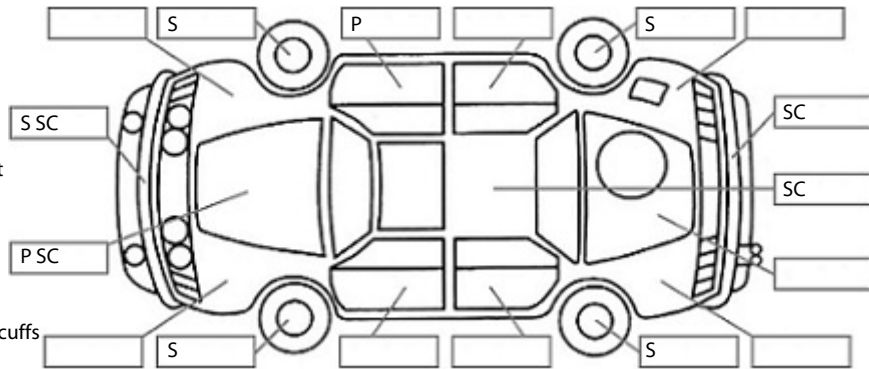

**Key:**

- S = scratch
- D = dent
- R = rust
- PT = paint defect
- C = crack
- P = pin dent
- \* = decals
- SC = stone chips
- W = significant scuffs

Body Inspection Comments

Note: some defects & blemishes may not be displayed in the diagram

Conditions During Body Inspection: Dry

Under Carriage & Under Bonnet Inspection Comments

Interior Comments

Seats	Average
Carpets	Average
Panels	Average
Dashboard	Good

General Comments

Car is on run flat tyres. Oil leaks.

Road Conditions During Test Drive: Dry

Engine Timing Mechanism: Timing Chain  
 Evidence of Cam Belt Replacement: Not Applicable Kms:

	Pass	Fail	N/A
<b>Engine</b>			
Oil level	✓		
Smoke & fumes	✓		
Performance	✓		
Noise	✓		
<b>Cooling System</b>			
Coolant condition	✓		
Performance	✓		
Radiator / Hoses (visual)	✓		
<b>Transmission</b>			
Operation	✓		
Noise	✓		
Clutch	✓		
CV joints	✓		
Wheel bearings	✓		
<b>Brakes</b>			
Performance	✓		
Hand Brake	✓		
<b>Tyres</b> (lowest observed tread depth of tyres)			
Left front	2.0	mm	
Right front	2.0	mm	
Left rear	2.0	mm	
Right rear	4.0	mm	
Spare	N/A		
<b>Suspension</b>			
Suspension performance	✓		
Steering performance	✓		
Shock absorbers	✓		
<b>Air Conditioning / Heater</b>			
Operation	✓		
<b>Electrical / Accessories</b>			
Head lights	✓		
Tail lights	✓		
Indicators	✓		
Dashboard warning lights	✓		
Wipers (front & rear)	✓		
Window winder FL	✓		
Window winder FR	✓		
Window winder RL	✓		
Window winder RR	✓		
Rear view mirrors	✓		
Radio (basic test only)	✓		
CD (basic test only)			✓
Number of keys	1		
Central locking	✓		
Remote locking	✓		
Sat. Nav. (basic test only)			✓
Reversing camera			✓