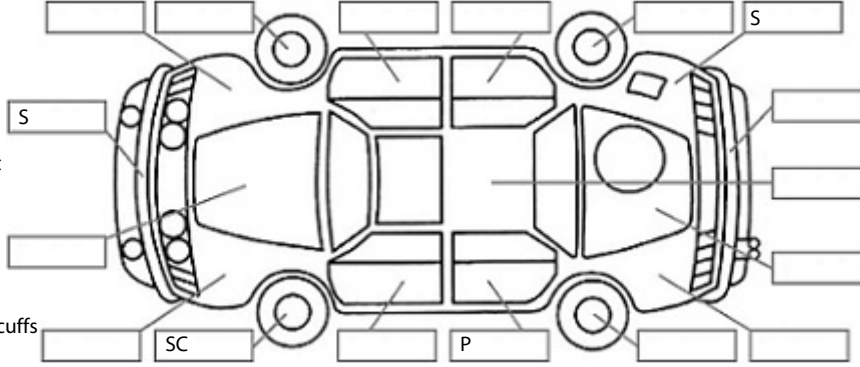

**Key:**

- S = scratch
- D = dent
- R = rust
- PT = paint defect
- C = crack
- P = pin dent
- \* = decals
- SC = stone chips
- W = significant scuffs

Body Inspection Comments

Right sill panel dent and scratches