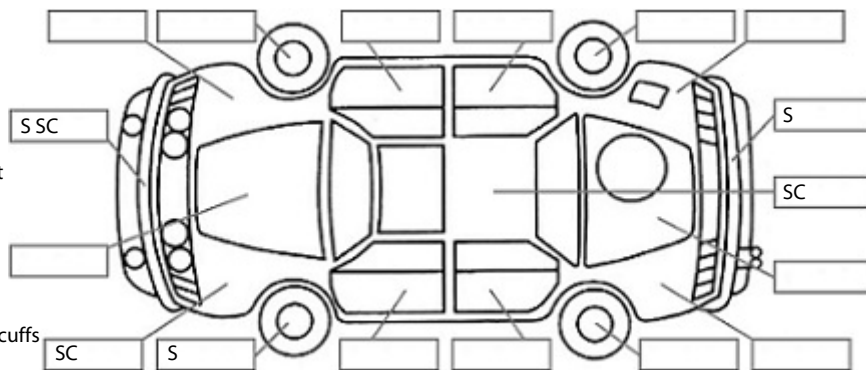

Make: Nissan	Model: Skyline	Body Style: Sedan
Year: 2012	Registration: PBJ900	Reg Expiry: 07 May 2024
WoF Expiry: 30 Jun 2024	Odometer: 48,640 Kms	Good No: 25799153
VIN: 7AT0DH12X21551845	Next Service: 43,500kms	Service History: No

Key:

- S = scratch
- D = dent
- R = rust
- PT = paint defect
- C = crack
- P = pin dent
- * = decals
- SC = stone chips
- W = significant scuffs

Body Inspection Comments

Note: some defects & blemishes may not be displayed in the diagram