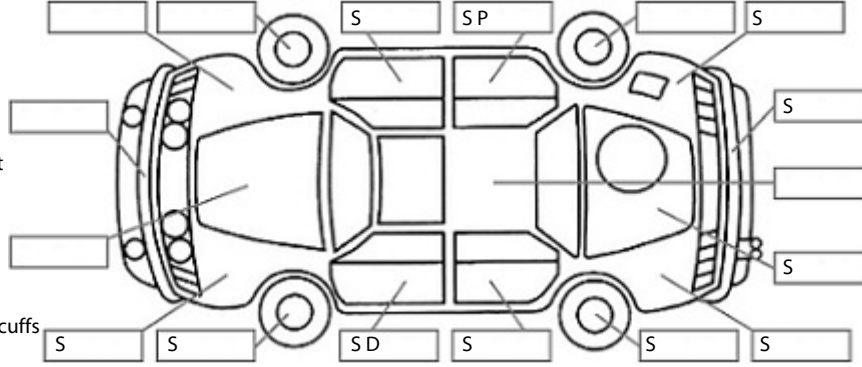

Make: Suzuki	Model: Grand Vitara	Body Style: SUV
Year: 2014	Registration: QQJ696	Reg Expiry: 30 Jul 2024
WoF Expiry: 01 Aug 2024	Odometer: 55,513 Kms	Good No: 25798998
VIN: JSAJTEA4V00320063	Next Service:	Service History:

Key:

- S = scratch
- D = dent
- R = rust
- PT = paint defect
- C = crack
- P = pin dent
- * = decals
- SC = stone chips
- W = significant scuffs

Body Inspection Comments

Note: some defects & blemishes may not be displayed in the diagram