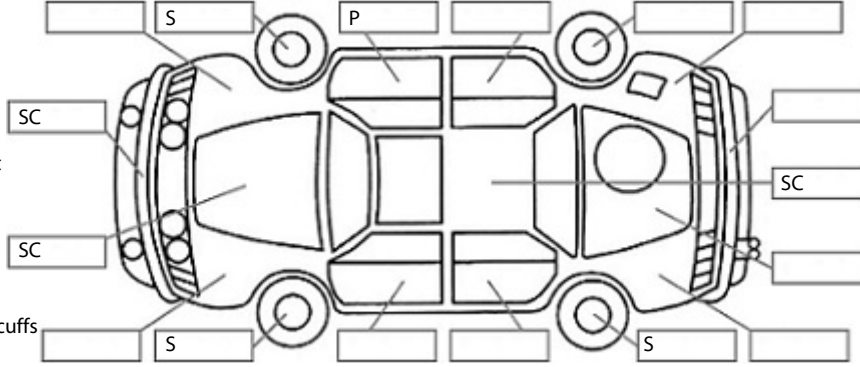

Key:

- S = scratch
- D = dent
- R = rust
- PT = paint defect
- C = crack
- P = pin dent
- * = decals
- SC = stone chips
- W = significant scuffs

Body Inspection Comments

Note: some defects & blemishes may not be displayed in the diagram

Engine Timing Mechanism: Timing Chain
Evidence of Cam Belt Replacement: Not Applicable Kms:

	Pass	Fail	N/A
Engine			
Oil level	✓		
Smoke & fumes	✓		
Performance	✓		
Noise	✓		
Cooling System			
Coolant condition	✓		
Performance	✓		
Radiator / Hoses (visual)	✓		
Transmission			
Operation	✓		
Noise	✓		
Clutch			✓
CV joints			✓
Wheel bearings	✓		
Brakes			
Performance	✓		
Hand Brake	✓		
Tyres (lowest observed tread depth of tyres)			
Left front	5.0	mm	
Right front	5.0	mm	
Left rear	2.0	mm	
Right rear	3.0	mm	
Spare	Yes		
Suspension			
Suspension performance	✓		
Steering performance	✓		
Shock absorbers	✓		
Air Conditioning / Heater			
Operation	✓		
Electrical / Accessories			
Head lights	✓		
Tail lights	✓		
Indicators	✓		
Dashboard warning lights	✓		
Wipers (front & rear)	✓		
Window winder FL	✓		
Window winder FR	✓		
Window winder RL	✓		
Window winder RR	✓		
Rear view mirrors	✓		
Radio (basic test only)	✓		
CD (basic test only)	✓		
Number of keys	1		
Central locking	✓		
Remote locking	✓		
Sat. Nav. (basic test only)	✓		
Reversing camera	✓		