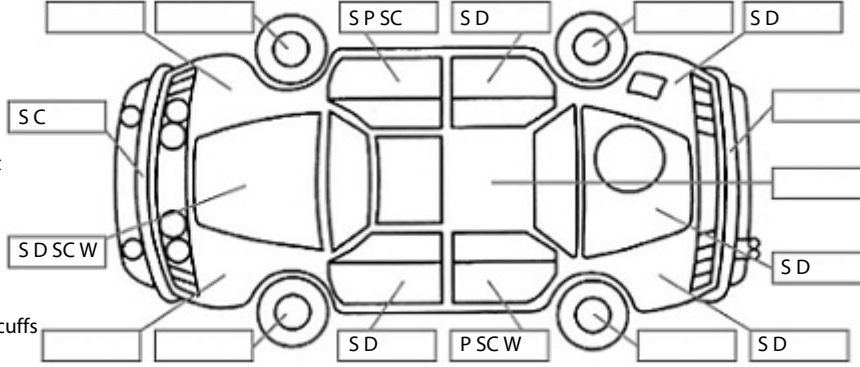

Key:

- S = scratch
- D = dent
- R = rust
- PT = paint defect
- C = crack
- P = pin dent
- * = decals
- SC = stone chips
- W = significant scuffs

Body Inspection Comments

Note: some defects & blemishes may not be displayed in the diagram

Seats	wear, minor stains, worn,
Carpets	RF floor ripped, worn, stained,
Panels	rear of van still has shelving,
Dashboard	Good

General Comments

Drives okay,

Road Conditions During Test Drive: Dry

Engine Timing Mechanism: Cambelt
Evidence of Cam Belt Replacement: No Kms: