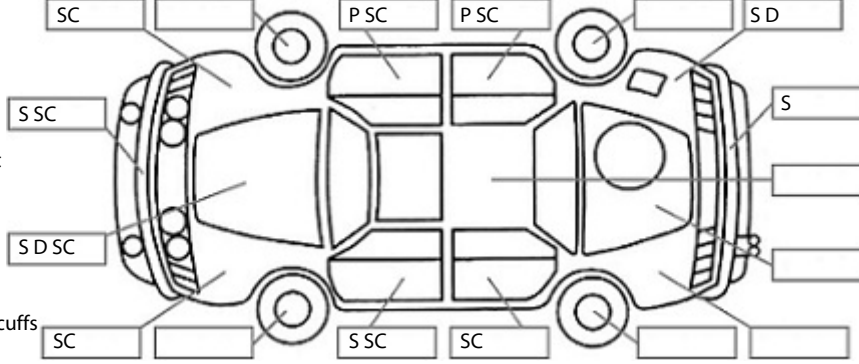

<b>Make:</b> Nissan	<b>Model:</b> X-Trail	<b>Body Style:</b> Wagon
<b>Year:</b> 2010	<b>Registration:</b> NEM651	<b>Reg Expiry:</b> 04 Jun 2024
<b>WoF Expiry:</b> 26 Feb 2025	<b>Odometer:</b> 171,307 Kms	<b>Good No:</b> 25796883
<b>VIN:</b> 7AT0DH6LX20204196	<b>Next Service:</b> 179000	<b>Service History:</b> No

**Key:**

- S = scratch
- D = dent
- R = rust
- PT = paint defect
- C = crack
- P = pin dent
- \* = decals
- SC = stone chips
- W = significant scuffs

**Body Inspection Comments**

Note: some defects & blemishes may not be displayed in the diagram

**General Comments**

Drives okay ,

Road Conditions During Test Drive: Dry

Engine Timing Mechanism: Timing Chain  
Evidence of Cam Belt Replacement: Not Applicable Kms:

	Pass	Fail	N/A
<b>Engine</b>			
Oil level	✓		
Smoke & fumes	✓		
Performance	✓		
Noise	✓		
<b>Cooling System</b>			
Coolant condition	✓		
Performance	✓		
Radiator / Hoses (visual)	✓		
<b>Transmission</b>			
Operation	✓		
Noise	✓		
Clutch			✓
CV joints	✓		
Wheel bearings	✓		
<b>Brakes</b>			
Performance	✓		
Hand Brake	✓		
<b>Tyres</b> (lowest observed tread depth of tyres)			
Left front	3.9	mm	
Right front	3.7	mm	
Left rear	3.3	mm	
Right rear	3.4	mm	
Spare	Yes		
<b>Suspension</b>			
Suspension performance	✓		
Steering performance	✓		
Shock absorbers	✓		
<b>Air Conditioning / Heater</b>			
Operation	✓		
<b>Electrical / Accessories</b>			
Head lights	✓		
Tail lights	✓		
Indicators	✓		
Dashboard warning lights	✓		
Wipers (front & rear)	✓		
Window winder FL	✓		
Window winder FR	✓		
Window winder RL	✓		
Window winder RR	✓		
Rear view mirrors	✓		
Radio (basic test only)	✓		
CD (basic test only)	✓		
Number of keys	2		
Central locking	✓		
Remote locking	✓		
Sat. Nav. (basic test only)			✓
Reversing camera	✓		