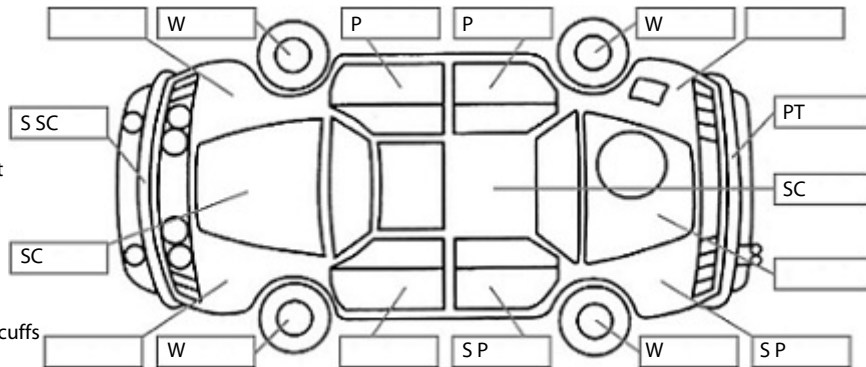

**Key:**

- S = scratch
- D = dent
- R = rust
- PT = paint defect
- C = crack
- P = pin dent
- \* = decals
- SC = stone chips
- W = significant scuffs

**Body Inspection Comments**

Oil service is overdue.  
Rear badge "380" in tool bag.

Note: some defects & blemishes may not be displayed in the diagram

Conditions During Body Inspection: Dry

**Under Carriage & Under Bonnet Inspection Comments**

Engine oil weep as keeping age and milage.

**Interior Comments**

Seats	Poor
Carpets	Good
Panels	Good
Dashboard	Good

**General Comments**

Side of driver's seat trim is worn.  
Jack winder is missing.

Road Conditions During Test Drive: Dry

Engine Timing Mechanism: Cambelt  
Evidence of Cam Belt Replacement: Yes      Kms: 196,600