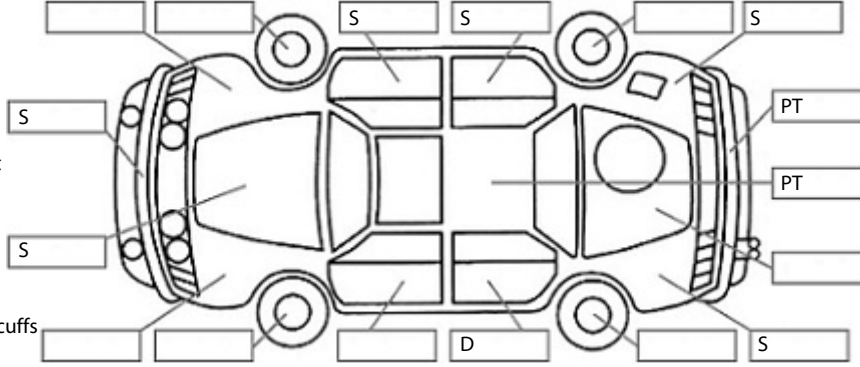

Key:

- S = scratch
- D = dent
- R = rust
- PT = paint defect
- C = crack
- P = pin dent
- * = decals
- SC = stone chips
- W = significant scuffs

Body Inspection Comments

Note: some defects & blemishes may not be displayed in the diagram