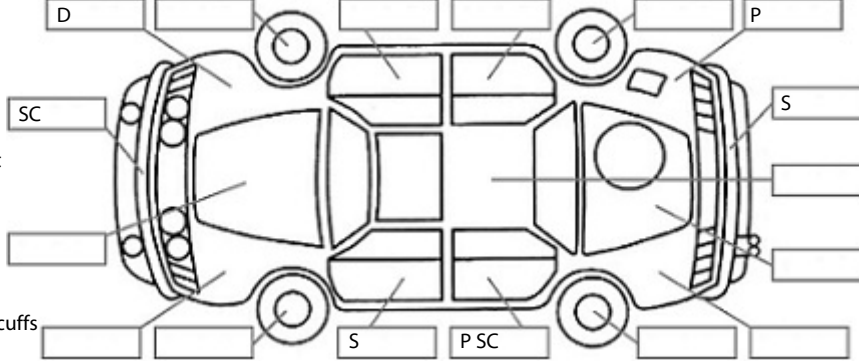

Key:

- S = scratch
- D = dent
- R = rust
- PT = paint defect
- C = crack
- P = pin dent
- * = decals
- SC = stone chips
- W = significant scuffs

Body Inspection Comments

Note: some defects & blemishes may not be displayed in the diagram

Engine Timing Mechanism: Timing Chain
Evidence of Cam Belt Replacement: Not Applicable Kms:

	Pass	Fail	N/A
Engine			
Oil level	✓		
Smoke & fumes	✓		
Performance	✓		
Noise	✓		
Cooling System			
Coolant condition	✓		
Performance	✓		
Radiator / Hoses (visual)	✓		
Transmission			
Operation	✓		
Noise	✓		
Clutch			✓
CV joints	✓		
Wheel bearings	✓		
Brakes			
Performance	✓		
Hand Brake	✓		
Tyres (lowest observed tread depth of tyres)			
Left front	3.0	mm	
Right front	3.0	mm	
Left rear	2.0	mm	
Right rear	3.0	mm	
Spare	Yes		
Suspension			
Suspension performance	✓		
Steering performance	✓		
Shock absorbers	✓		
Air Conditioning / Heater			
Operation	✓		
Electrical / Accessories			
Head lights	✓		
Tail lights	✓		
Indicators	✓		
Dashboard warning lights	✓		
Wipers (front & rear)	✓		
Window winder FL	✓		
Window winder FR	✓		
Window winder RL	✓		
Window winder RR	✓		
Rear view mirrors	✓		
Radio (basic test only)	✓		
CD (basic test only)	✓		
Number of keys	2		
Central locking	✓		
Remote locking	✓		
Sat. Nav. (basic test only)			✓
Reversing camera	✓		