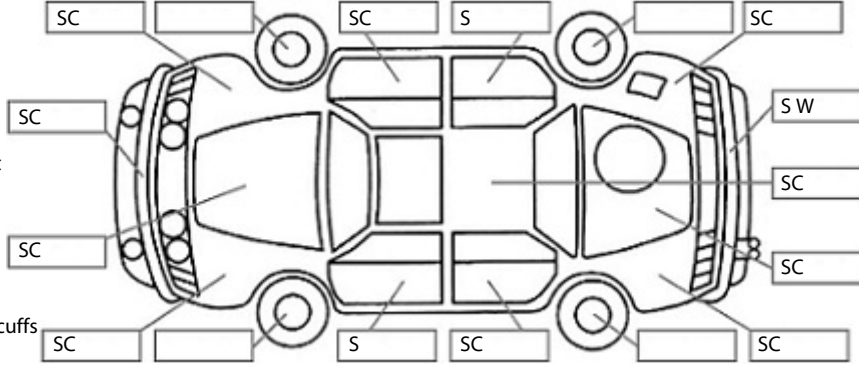

<b>Make:</b> Suzuki	<b>Model:</b> Vitara	<b>Body Style:</b> SUV
<b>Year:</b> 2018	<b>Registration:</b> LKY374	<b>Reg Expiry:</b> 30 May 2024
<b>WoF Expiry:</b> 13 May 2024	<b>Odometer:</b> 109,664 Kms	<b>Good No:</b> 25796428
<b>VIN:</b> TSMLYDA1S00469276	<b>Next Service:</b> due	<b>Service History:</b> No

**Key:**

- S = scratch
- D = dent
- R = rust
- PT = paint defect
- C = crack
- P = pin dent
- \* = decals
- SC = stone chips
- W = significant scuffs

Body Inspection Comments

Note: some defects & blemishes may not be displayed in the diagram

Front tyres low inner wire showing must replace

Conditions During Body Inspection: Dry

Under Carriage & Under Bonnet Inspection Comments

2wd/

Interior Comments

Seats	Average
Carpets	Average
Panels	Average
Dashboard	Average