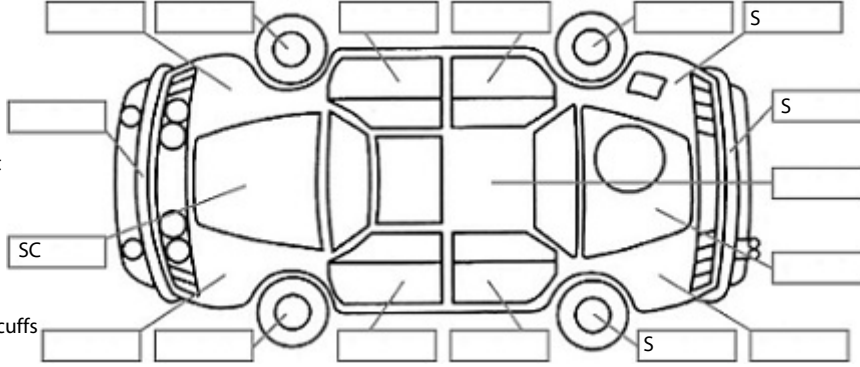

**Key:**

- S = scratch
- D = dent
- R = rust
- PT = paint defect
- C = crack
- P = pin dent
- \* = decals
- SC = stone chips
- W = significant scuffs

Body Inspection Comments

Note: some defects & blemishes may not be displayed in the diagram

Drives okay ,

Road Conditions During Test Drive: Dry

Engine Timing Mechanism: Timing Chain  
Evidence of Cam Belt Replacement: Not Applicable Kms:

	Pass	Fail	N/A
<b>Engine</b>			
Oil level	✓		
Smoke & fumes	✓		
Performance	✓		
Noise	✓		
<b>Cooling System</b>			
Coolant condition	✓		
Performance	✓		
Radiator / Hoses (visual)	✓		
<b>Transmission</b>			
Operation	✓		
Noise	✓		
Clutch			✓
CV joints	✓		
Wheel bearings	✓		
<b>Brakes</b>			
Performance	✓		
Hand Brake	✓		
<b>Tyres</b> (lowest observed tread depth of tyres)			
Left front	4.7	mm	
Right front	4.9	mm	
Left rear	4.3	mm	
Right rear	4.4	mm	
Spare	N/A		
<b>Suspension</b>			
Suspension performance	✓		
Steering performance	✓		
Shock absorbers	✓		
<b>Air Conditioning / Heater</b>			
Operation	✓		
<b>Electrical / Accessories</b>			
Head lights	✓		
Tail lights	✓		
Indicators	✓		
Dashboard warning lights	✓		
Wipers (front & rear)	✓		
Window winder FL	✓		
Window winder FR	✓		
Window winder RL	✓		
Window winder RR	✓		
Rear view mirrors	✓		
Radio (basic test only)	✓		
CD (basic test only)	✓		
Number of keys	2		
Central locking	✓		
Remote locking	✓		
Sat. Nav. (basic test only)			✓
Reversing camera			✓