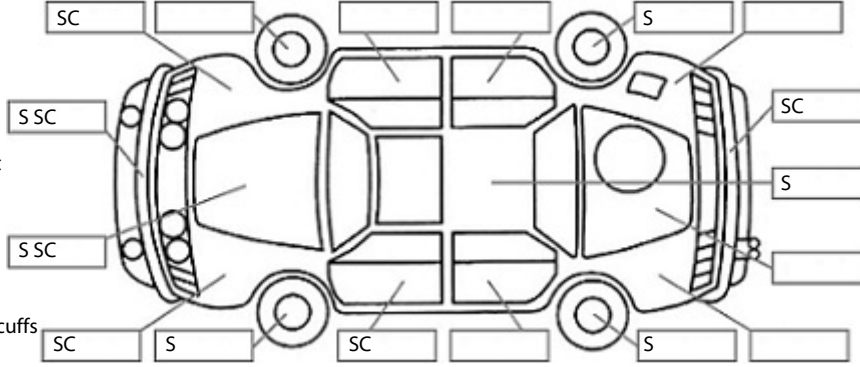

Make: Suzuki	Model: Cervo	Body Style: Hatchback
Year: 2007	Registration: EPE782	Reg Expiry: 22 Jul 2024
WoF Expiry: 10 Jun 2025	Odometer: 73,150 Kms	Good No: 25795706
VIN: 7A8GK4L0708618044	Next Service: 83,160kms	Service History: No

Key:

- S = scratch
- D = dent
- R = rust
- PT = paint defect
- C = crack
- P = pin dent
- * = decals
- SC = stone chips
- W = significant scuffs

Body Inspection Comments

Note: some defects & blemishes may not be displayed in the diagram

Engine Timing Mechanism: Timing Chain
Evidence of Cam Belt Replacement: Not Applicable Kms:

	Pass	Fail	N/A
Engine			
Oil level	✓		
Smoke & fumes	✓		
Performance	✓		
Noise	✓		
Cooling System			
Coolant condition	✓		
Performance	✓		
Radiator / Hoses (visual)	✓		
Transmission			
Operation	✓		
Noise	✓		
Clutch			✓
CV joints	✓		
Wheel bearings	✓		
Brakes			
Performance	✓		
Hand Brake	✓		
Tyres (lowest observed tread depth of tyres)			
Left front	3.5	mm	
Right front	3.5	mm	
Left rear	5.0	mm	
Right rear	5.5	mm	
Spare	Yes		
Suspension			
Suspension performance	✓		
Steering performance	✓		
Shock absorbers	✓		
Air Conditioning / Heater			
Operation	✓		
Electrical / Accessories			
Head lights	✓		
Tail lights	✓		
Indicators	✓		
Dashboard warning lights	✓		
Wipers (front & rear)	✓		
Window winder FL	✓		
Window winder FR	✓		
Window winder RL	✓		
Window winder RR	✓		
Rear view mirrors	✓		
Radio (basic test only)	✓		
CD (basic test only)	✓		
Number of keys	2		
Central locking	✓		
Remote locking	✓		
Sat. Nav. (basic test only)			✓
Reversing camera			✓