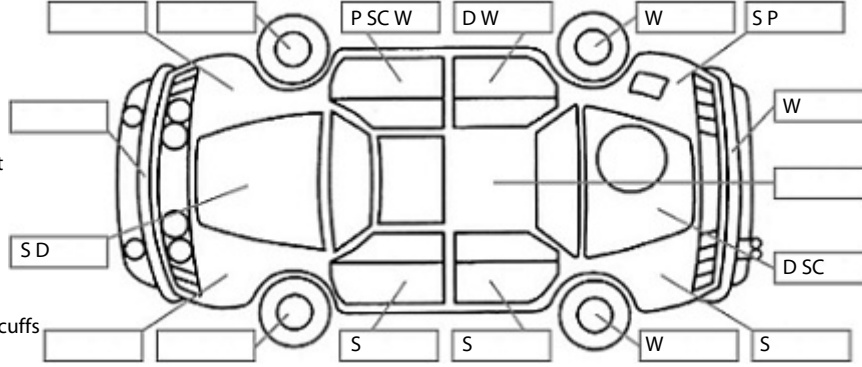

Key:

- S = scratch
- D = dent
- R = rust
- PT = paint defect
- C = crack
- P = pin dent
- * = decals
- SC = stone chips
- W = significant scuffs

Note: some defects & blemishes may not be displayed in the diagram

Body Inspection Comments

- Both front hubcap missing
- Left B post pin dents
- Fuel flap door alignment
- Rear bumper alignment
- Both sills dented

Conditions During Body Inspection: Dry

Under Carriage & Under Bonnet Inspection Comments

Interior Comments

Seats	driver seat torn
Carpets	Good
Panels	Good
Dashboard	Good

General Comments

Road Conditions During Test Drive: Dry

Engine Timing Mechanism: Timing Chain
Evidence of Cam Belt Replacement: Not Applicable Kms: