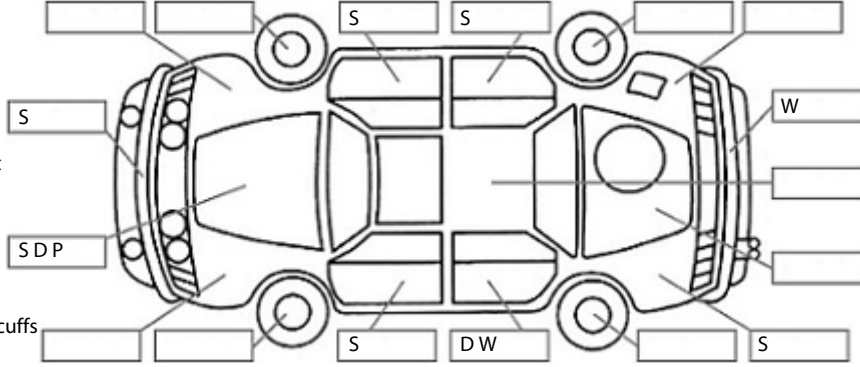

Key:

- S = scratch
- D = dent
- R = rust
- PT = paint defect
- C = crack
- P = pin dent
- * = decals
- SC = stone chips
- W = significant scuffs

Body Inspection Comments

Big dents in LH rear door

Note: some defects & blemishes may not be displayed in the diagram