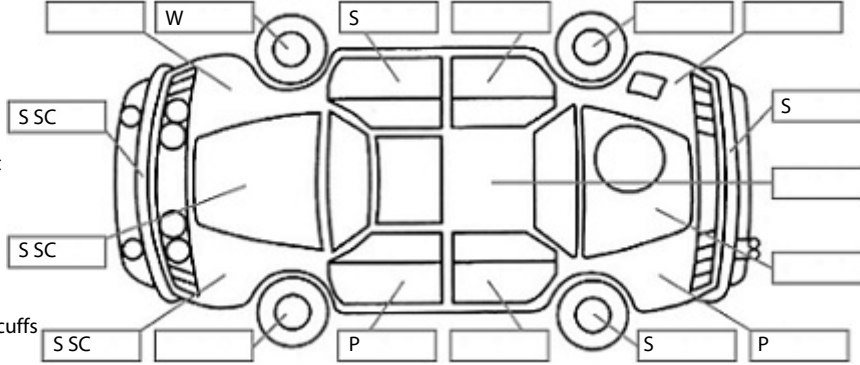

Make: Subaru	Model: Legacy	Body Style: Wagon
Year: 2007	Registration: JLW135	Reg Expiry: 12 Oct 2024
WoF Expiry: 18 Jun 2025	Odometer: 169,014 Kms	Good No: 25794313
VIN: 7AT0GF0BX15047415	Next Service: 178996	Service History: No

Key:

- S = scratch
- D = dent
- R = rust
- PT = paint defect
- C = crack
- P = pin dent
- * = decals
- SC = stone chips
- W = significant scuffs

Body Inspection Comments

Stone chips in windscreen/

Note: some defects & blemishes may not be displayed in the diagram