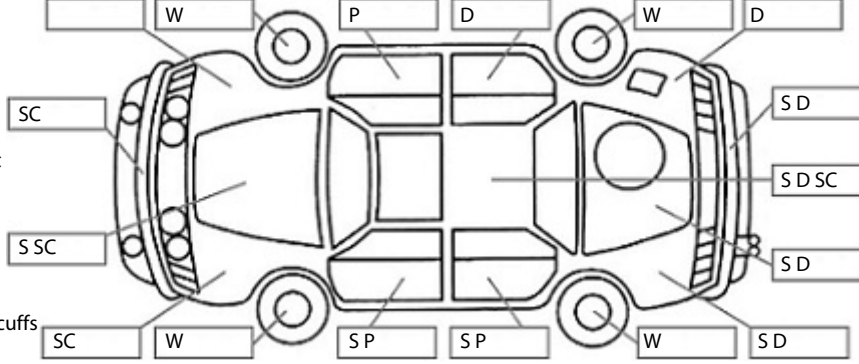

Key:

- S = scratch
- D = dent
- R = rust
- PT = paint defect
- C = crack
- P = pin dent
- * = decals
- SC = stone chips
- W = significant scuffs

Body Inspection Comments

Note: some defects & blemishes may not be displayed in the diagram

Road Conditions During Test Drive: Dry

Engine Timing Mechanism: Timing Chain
Evidence of Cam Belt Replacement: Not Applicable Kms:

	Pass	Fail	N/A
Engine			
Oil level	✓		
Smoke & fumes	✓		
Performance	✓		
Noise	✓		
Cooling System			
Coolant condition	✓		
Performance	✓		
Radiator / Hoses (visual)	✓		
Transmission			
Operation	✓		
Noise	✓		
Clutch			✓
CV joints	✓		
Wheel bearings	✓		
Brakes			
Performance	✓		
Hand Brake	✓		
Tyres (lowest observed tread depth of tyres)			
Left front	6.0	mm	
Right front	6.0	mm	
Left rear	5.0	mm	
Right rear	5.0	mm	
Spare	Yes		
Suspension			
Suspension performance	✓		
Steering performance	✓		
Shock absorbers	✓		
Air Conditioning / Heater			
Operation		✓	
Electrical / Accessories			
Head lights	✓		
Tail lights	✓		
Indicators	✓		
Dashboard warning lights	✓		
Wipers (front & rear)	✓		
Window winder FL	✓		
Window winder FR	✓		
Window winder RL	✓		
Window winder RR	✓		
Rear view mirrors	✓		
Radio (basic test only)	✓		
CD (basic test only)	✓		
Number of keys	2		
Central locking	✓		
Remote locking	✓		
Sat. Nav. (basic test only)			✓
Reversing camera			✓