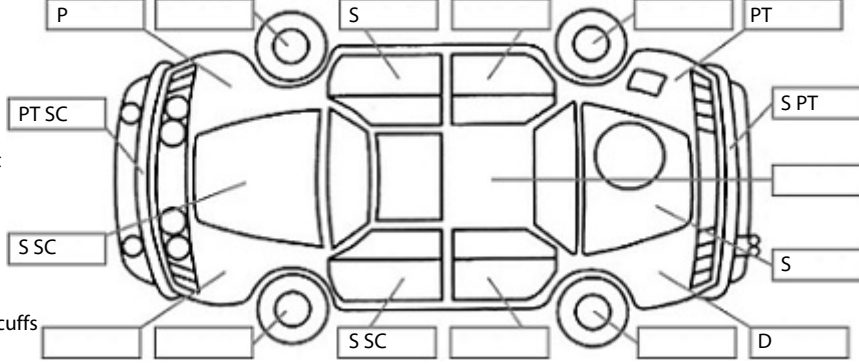

Key:

- S = scratch
- D = dent
- R = rust
- PT = paint defect
- C = crack
- P = pin dent
- * = decals
- SC = stone chips
- W = significant scuffs

Body Inspection Comments

Minor stone chips in windscreen.

Note: some defects & blemishes may not be displayed in the diagram

Conditions During Body Inspection: Dry

Under Carriage & Under Bonnet Inspection Comments

Oil leaks.

Interior Comments

Seats	Average
Carpets	Average
Panels	Average
Dashboard	Average

General Comments

Road Conditions During Test Drive: Dry