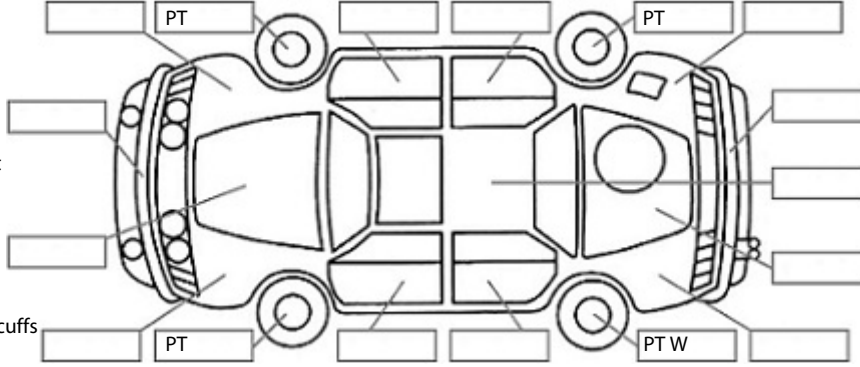

Key:

- S = scratch
- D = dent
- R = rust
- PT = paint defect
- C = crack
- P = pin dent
- * = decals
- SC = stone chips
- W = significant scuffs

Body Inspection Comments

Note: some defects & blemishes may not be displayed in the diagram

Engine Timing Mechanism: Timing Chain
Evidence of Cam Belt Replacement: Not Applicable Kms:

	Pass	Fail	N/A
Engine			
Oil level	✓		
Smoke & fumes	✓		
Performance	✓		
Noise	✓		
Cooling System			
Coolant condition	✓		
Performance	✓		
Radiator / Hoses (visual)	✓		
Transmission			
Operation	✓		
Noise	✓		
Clutch			✓
CV joints	✓		
Wheel bearings	✓		
Brakes			
Performance	✓		
Hand Brake	✓		
Tyres (lowest observed tread depth of tyres)			
Left front	7.1	mm	
Right front	7.1	mm	
Left rear	5.7	mm	
Right rear	4.2	mm	
Spare	Yes		
Suspension			
Suspension performance	✓		
Steering performance	✓		
Shock absorbers	✓		
Air Conditioning / Heater			
Operation	✓		
Electrical / Accessories			
Head lights	✓		
Tail lights	✓		
Indicators	✓		
Dashboard warning lights	✓		
Wipers (front & rear)	✓		
Window winder FL	✓		
Window winder FR	✓		
Window winder RL	✓		
Window winder RR	✓		
Rear view mirrors	✓		
Radio (basic test only)	✓		
CD (basic test only)			✓
Number of keys	2		
Central locking	✓		
Remote locking	✓		
Sat. Nav. (basic test only)			✓
Reversing camera	✓		